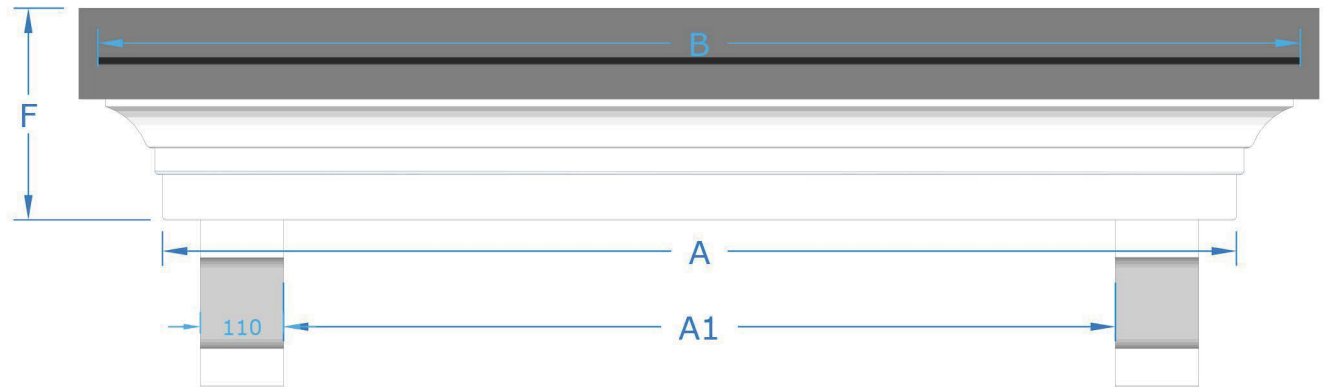

with Integral Legs

Side Elevation

Front Elevation

Premium Colours

- Anthracite Grey (RAL 7016)
- Black (RAL 9005)
- Dark Mahogany (RAL 8017)
- Light Oak (RAL 8001)

Standard colours:

- Slate Grey (Roof)
- White (Soffit)

Premium colours are available at an additional cost. Call us for details.

Dimensions	A Soffit size	A1 Leg parting	B Roof size	C Soffit projection	D Roof projection	E Canopy height	F height inc upstand
size 1	1300 mm	1040 mm	1470 mm	500 mm	585 mm	215 mm	285mm
size 2	1420 mm	1100 mm	1590 mm	500 mm	585 mm	215 mm	285mm
size 3	1720 mm	1400 mm	1890 mm	500 mm	585 mm	215 mm	285mm
size 4	2060 mm	1740 mm	2230 mm	500 mm	585 mm	215 mm	285mm
size 5	2320 mm	2000 mm	2490 mm	500 mm	585 mm	215 mm	285mm