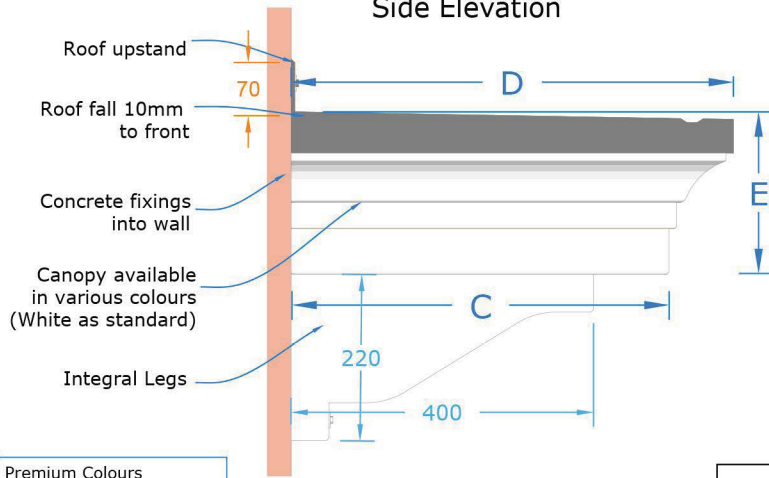

with Integral Legs

Side Elevation

Front Elevation

Premium Colours

- Anthracite Grey (RAL 7016)
- Black (RAL 9005)
- Dark Mahogany (RAL 8017)
- Light Oak (RAL 8001)

Standard colours:

- Slate Grey (Roof)
- White (Soffit)

Premium colours are available at an additional cost. Call us for details.

Dimensions	A Soffit size	A1 Leg parting	B Roof size	C Soffit projection	D Roof projection	E Canopy height	F height inc upstand
size 1	1300 mm	1040 mm	1470 mm	500 mm	585 mm	215 mm	285mm
size 2	1420 mm	1100 mm	1590 mm	500 mm	585 mm	215 mm	285mm
size 3	1720 mm	1400 mm	1890 mm	500 mm	585 mm	215 mm	285mm
size 4	2060 mm	1740 mm	2230 mm	500 mm	585 mm	215 mm	285mm
size 5	2320 mm	2000 mm	2490 mm	500 mm	585 mm	215 mm	285mm