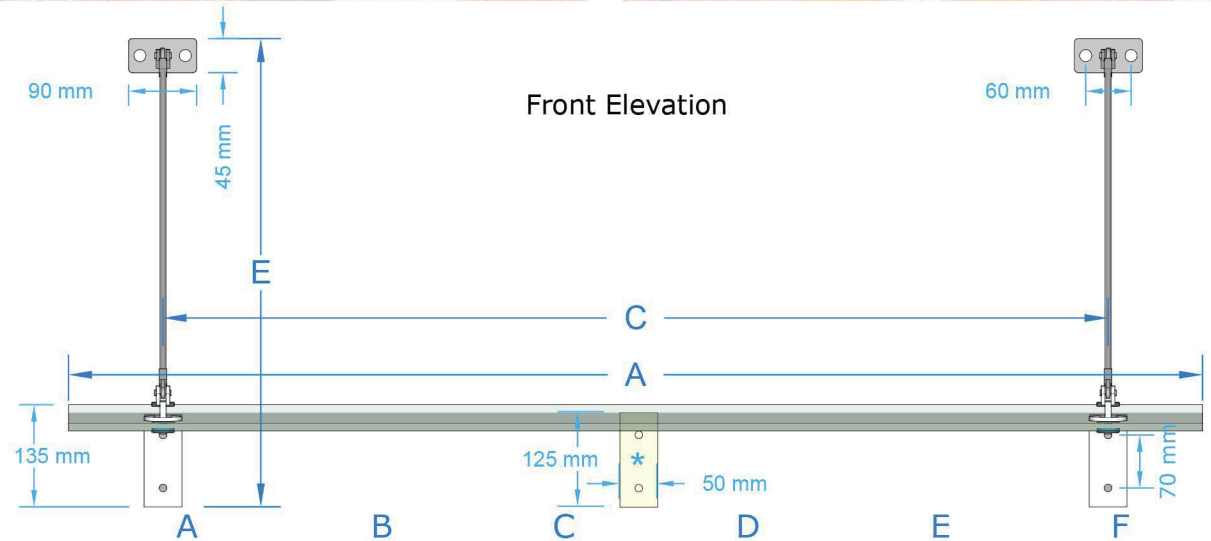

Side Elevation

	A	B	C	D	E	F
size 1	1300 mm	520 mm	1050 mm	715 mm	725 mm	400 mm
size 2	1500 mm	520 mm	1250 mm	715 mm	725 mm	400 mm
size 3	1800 mm	520 mm	1550 mm	715 mm	725 mm	400 mm
size 4	1300 mm	720 mm	1050 mm	1043 mm	950 mm	600 mm
size 5	1500 mm	720 mm	1250 mm	1043 mm	950 mm	600 mm
size 6	1800 mm	720 mm	1550 mm	1043 mm	950 mm	600 mm
size 7	2000 mm	720 mm	1750 mm	1043 mm	950 mm	600 mm
size 8	2200 mm	720 mm	975 mm	1043 mm	950 mm	600 mm
size 9	2500 mm	720 mm	1125 mm	1043 mm	950 mm	600 mm

10mm clear flat glass with polished edges  
 6mm Projectional fall of glass  
 Stainless Steel 316 brackets and tie rod hangers

\* Extra central support Small Angle Bracket for Glass Canopies larger than 2000 mm (A)

**Bracket Options**

- Stainless Steel (as standard)
- Anthracite Grey (RAL 7016)
- Black (RAL 9005)

All Dimensions shown in mm