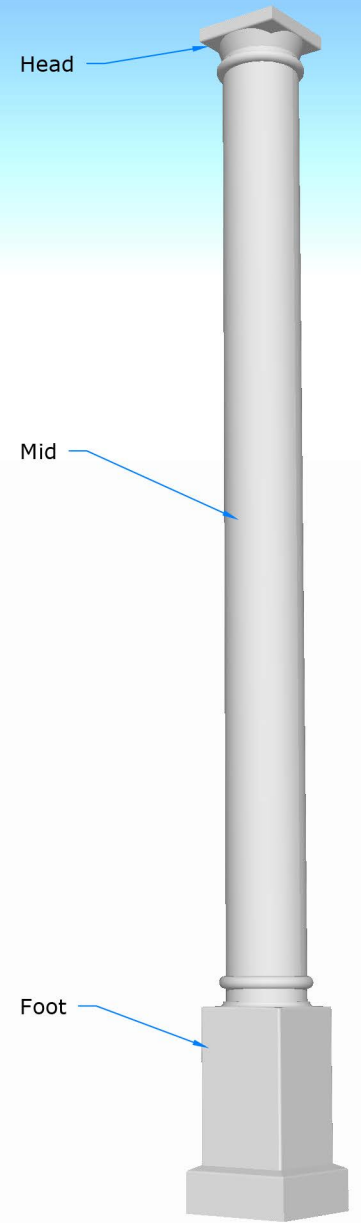

* Narrowest point inside the column measures 150mm

Only available in one size
(to be trimmed on site)

with Grand Georgian Canopy

Plumb Columns:

- Supplied full size - foot can be trimmed on site.
- Available in any BS or RAL colours
- Also available with Fluted mid section.