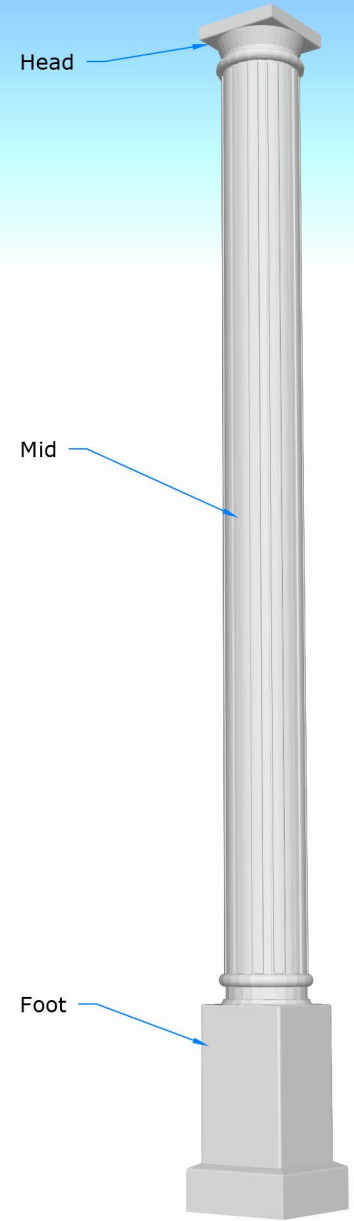

with Grand Georgian Canopy

Only available  
in one size  
(to be trimmed  
on site)

**Plumb Columns:**

- Supplied full size - foot can be trimmed on site.
- Available in any BS or RAL colours
- Also available with Smooth mid section.