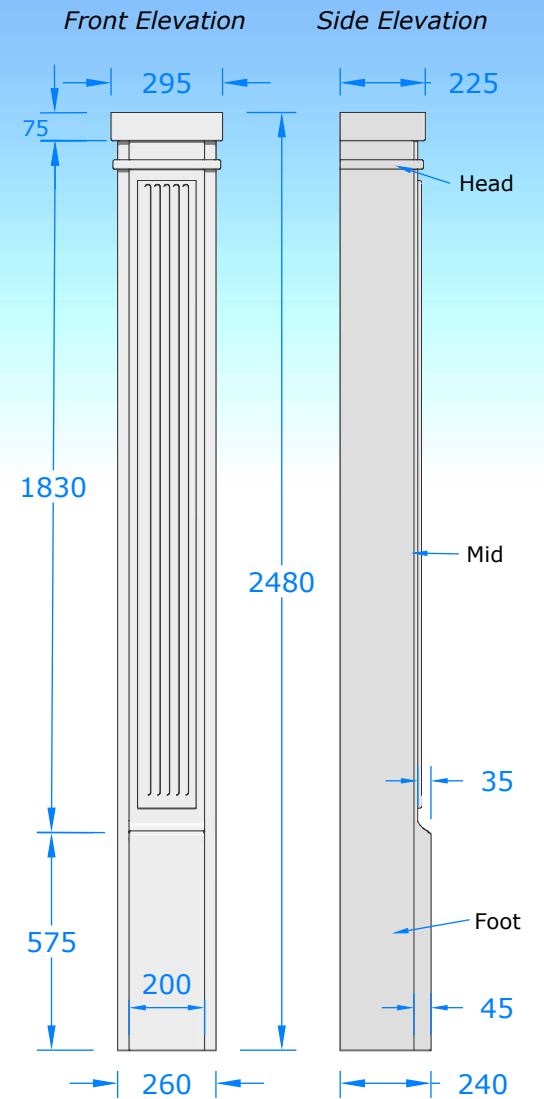

Standard colours:

- Slate Grey (Roof)
- White (Soffit, Surround)

Door Surrounds supplied over-size:

- Height 2500mm
- Projection 240mm (door reveal)
  Projection 240mm (outside)
- Foot and Projection to be trimmed on site to suit opening

All Dimensions shown in mm

Premium colours are available at an additional cost.
Call us for more details.
01536 446393
www.thecanopyshop.co.uk

Wide Fluted Door Surround