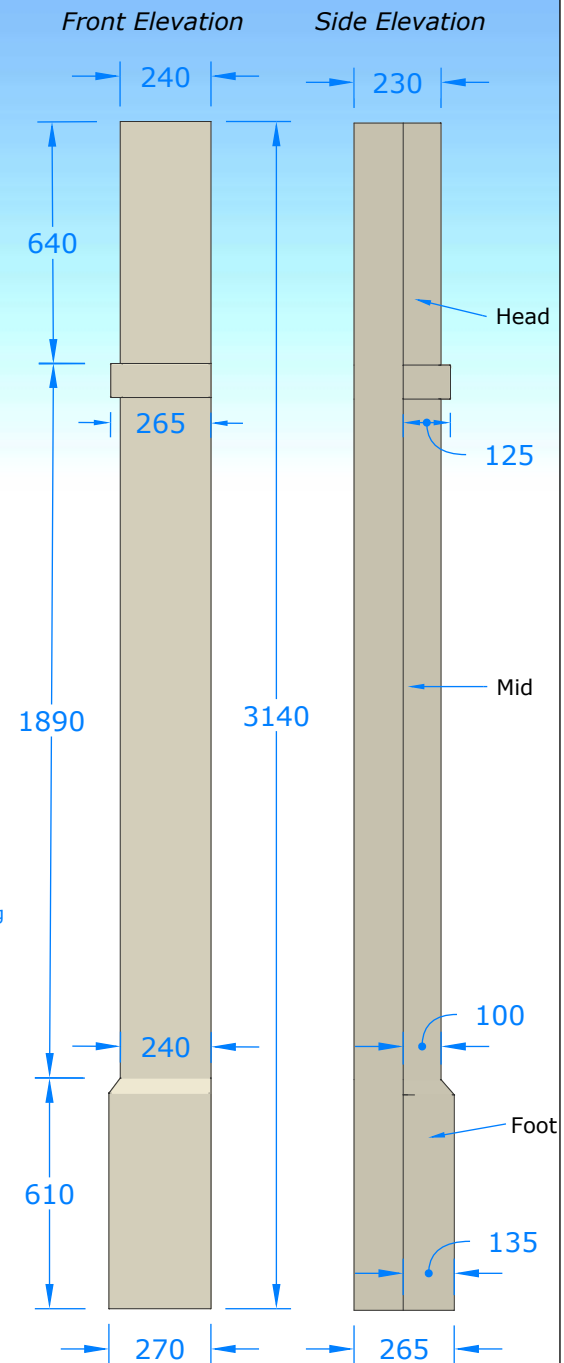

Door Surrounds supplied over-size:

- Height 3140mm
- Projection 265mm (door reveal)
Projection 135mm (outside)
- Foot and Projection to be trimmed on site to suit opening

Typical front door example shown (left):

- Structural Opening 1020mm wide 2100mm high (150mm doorstep) - dimensions shown allow for GRP thickness

Canopy Soffit size as shown (1570 x 210)

Premium Colours

- Anthracite Grey (RAL 7016)
- Black (RAL 9005)
- Dark Mahogany (RAL 8017)
- Light Oak (RAL 8001)

Standard colours:

- RAL 1001
- RAL 1015
- RAL 1002
- RAL 9001
- RAL 1014

All Dimensions shown in mm

Premium colours are available at an additional cost.
Call us for more details.
01536 446393
www.thecanopyshop.co.uk