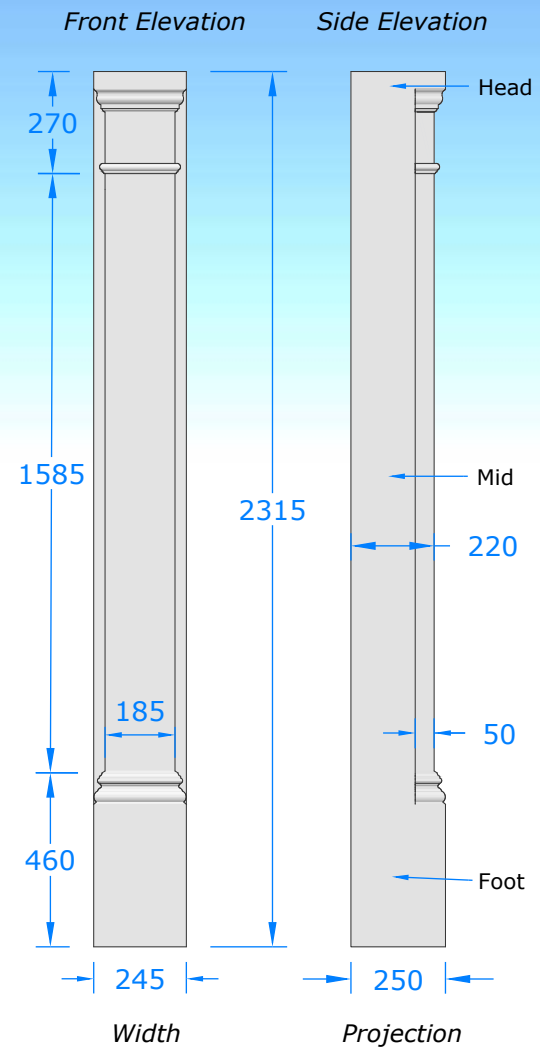

Door Surround sits against wall with trim detail around the reveal

Typical front door example shown (left):

- Structural Opening 1020mm wide 2100mm high - dimensions shown allow for GRP thickness
- Canopy Soffit size as shown (1542 mm)

Premium Colours

	Anthracite Grey (RAL 7016)
	Black (RAL 9005)
	Dark Mahogany (RAL 8017)
	Light Oak (RAL 8001)

Standard colours:

	White (Roof)
	White (Soffit, Surround)

Door Surrounds supplied over-size:

- Height 2315mm
- Projection 250mm
- Head, Foot and Projection to be trimmed on site as required.