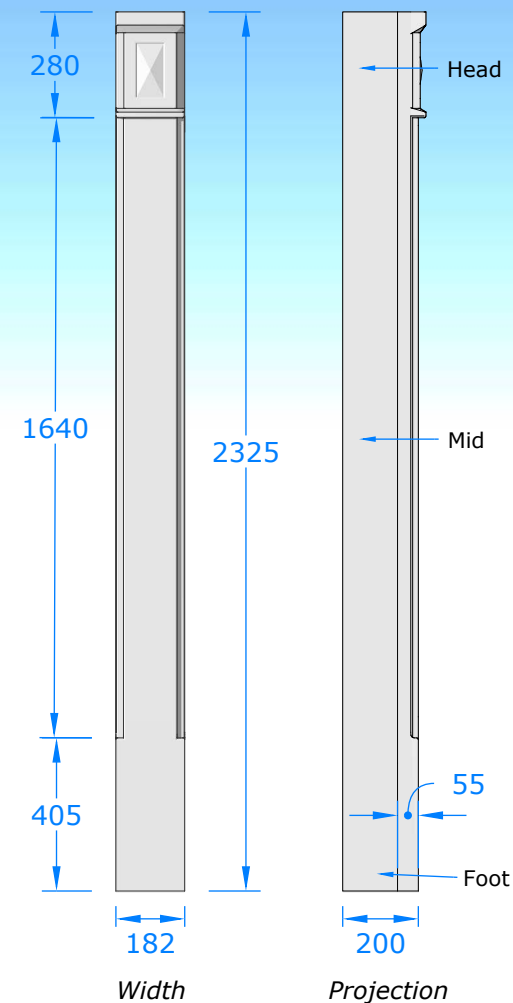

Typical front door example shown (left):

- Structural Opening 1020mm wide 2100mm high - dimensions shown allow for GRP thickness
- For all canopy sizes available refer to Price List.

Premium Colours

- Anthracite Grey (RAL 7016)
- Black (RAL 9005)
- Dark Mahogany (RAL 8017)
- Light Oak (RAL 8001)

Standard colours:

- Slate Grey (Roof)
- White (Soffit, Surround)

Front Elevation

Side Elevation

Door Surrounds supplied over-size:

- Height 2325mm
- Projection 200mm (door reveal)
Projection 55mm (outside)
- Foot and Projection to be trimmed on site to suit opening

Premium colours are available at an additional cost.
Call us for more details.
01536 446393
www.thecanopyshop.co.uk

Plain Door Surround and Shallow Georgian

All Dimensions shown in mm