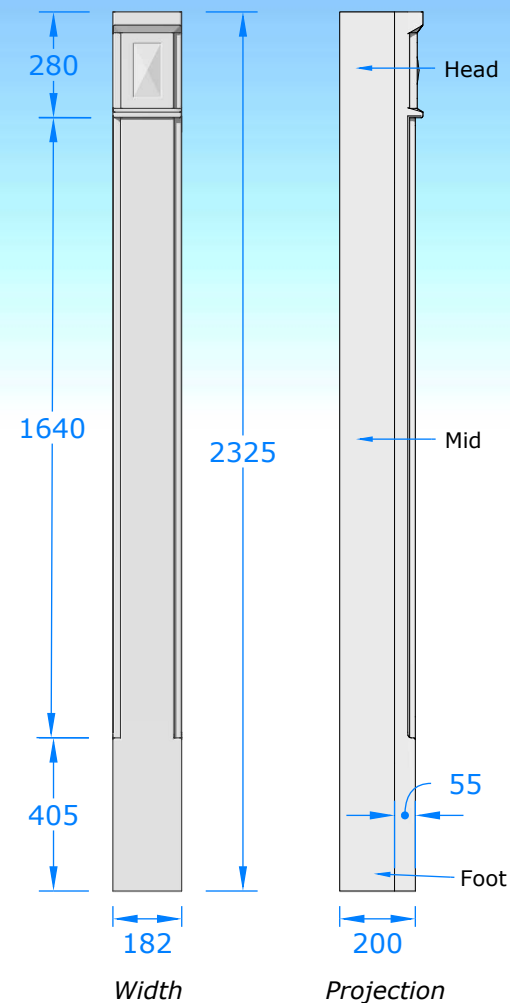

Typical front door example shown (left):

- Structural Opening 1020mm wide, 2100mm high - dimensions shown allow for GRP thickness
- Canopy Soffit size 1440mm

Premium Colours (add 10%)

- Anthracite Grey (RAL 7016)
- Black (RAL 9005)
- Dark Mahogany (RAL 8017)
- Light Oak (RAL 8001)

Premium colours add 10% to price

Standard colours:

- White (Roof)
- White (Soffit, Surround)

Front Elevation

Side Elevation

Door Surrounds supplied over-size:

- Height 2325mm
- Projection 200mm (door reveal)
Projection 55mm (outside)
- Foot and Projection to be trimmed on site to suit opening