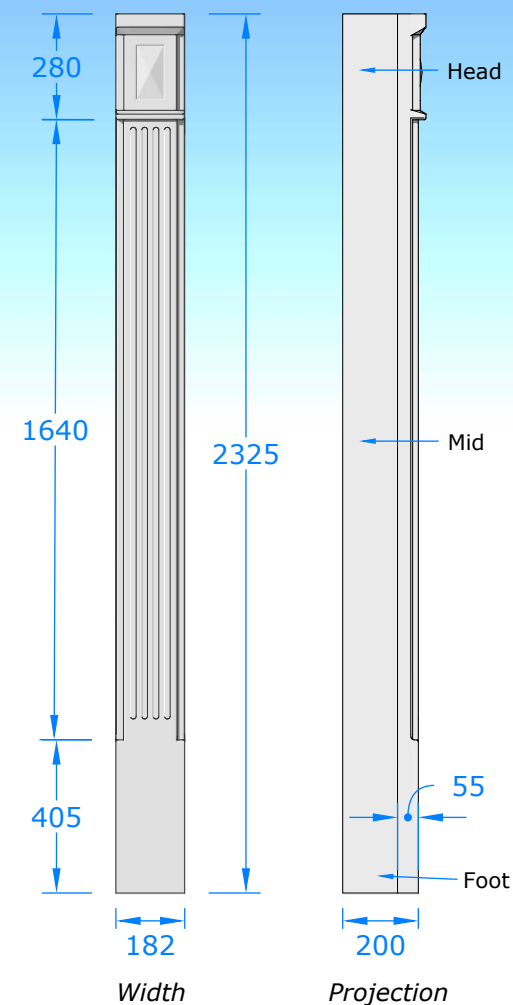

Typical front door example shown (left):

- Structural Opening 1020mm wide, 2100mm high - dimensions shown allow for GRP thickness
- Canopy Soffit size 1440mm

Premium Colours

	Anthracite Grey (RAL 7016)
	Black (RAL 9005)
	Dark Mahogany (RAL 8017)
	Light Oak (RAL 8001)

Standard colours:

	White (Roof)
	White (Soffit, Surround)

Front Elevation Side Elevation

Door Surrounds supplied over-size:

- Height 2325mm
- Projection 200mm (door reveal)
Projection 55mm (outside)
- Foot and Projection to be trimmed on site to suit opening

Premium colours are available at an additional cost.
Call us for more details.
01536 446393
www.thecanopyshop.co.uk

Fluted Door Surround & Flat Canopy

All Dimensions shown in mm

the canopyshop