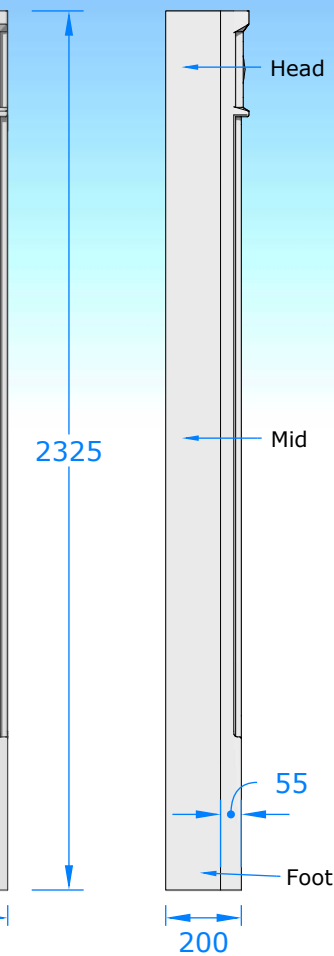

Typical front door example shown (left):

- Structural Opening 1020mm wide, 2100mm high - dimensions shown allow for GRP thickness
- Canopy Soffit size 1440mm

Premium Colours

- Anthracite Grey (RAL 7016)
- Black (RAL 9005)
- Dark Mahogany (RAL 8017)
- Light Oak (RAL 8001)

Standard colours:

- White (Roof)
- White (Soffit, Surround)

Front Elevation

Width

Side Elevation

Projection

Door Surrounds supplied over-size:

- Height 2325mm
- Projection 200mm (door reveal) Projection 55mm (outside)
- Foot and Projection to be trimmed on site to suit opening