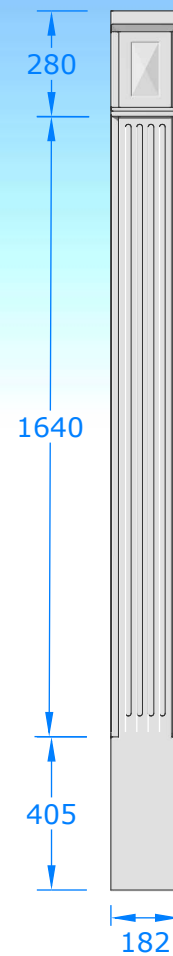

Typical front door example shown (left):

- Structural Opening 1020mm wide, 2100mm high - dimensions shown allow for GRP thickness
- Canopy Soffit size 1440mm

Premium Colours

- Anthracite Grey (RAL 7016)
- Black (RAL 9005)
- Dark Mahogany (RAL 8017)
- Light Oak (RAL 8001)

Standard colours:

- White (Roof)
- White (Soffit, Surround)

Front Elevation

Width

Side Elevation

Projection

Door Surrounds supplied over-size:

- Height 2325mm
- Projection 200mm (door reveal) Projection 55mm (outside)
- Foot and Projection to be trimmed on site to suit opening