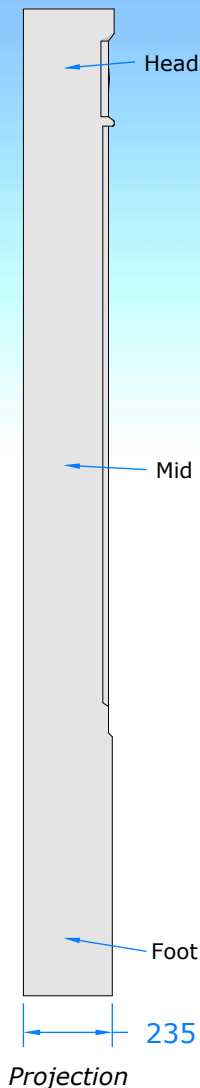

Typical front door example shown (left):

- Structural Opening 1020mm wide  
2325mm high (plus 150mm step)  
- dimensions shown allow for GRP thickness
- Flat Canopy Soffit size 1440mm

Premium Colours

- Anthracite Grey (RAL 7016)
- Black (RAL 9005)
- Dark Mahogany (RAL 8017)
- Light Oak (RAL 8001)

Standard colours:

- White (Roof)
- White (Soffit, Surround)

Front Elevation

Side Elevation

Door Surrounds supplied over-size:

- Height 2640mm
- Projection 235mm (door reveal)  
Projection 235mm (outside)
- Foot and Projection to be trimmed on site to suit opening