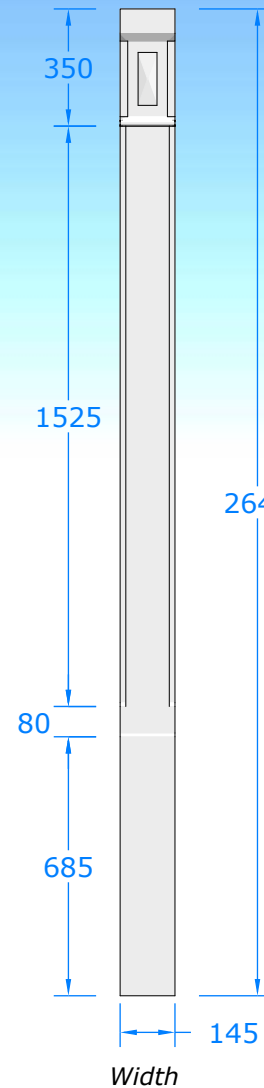

Typical front door example shown (left):

- Structural Opening 1020mm wide  
2325mm high (plus 150mm step)  
- dimensions shown allow for GRP thickness
- Flat Canopy Soffit size 1440mm

Premium Colours

- Anthracite Grey (RAL 7016)
- Black (RAL 9005)
- Dark Mahogany (RAL 8017)
- Light Oak (RAL 8001)

Standard colours:

- White (Roof)
- White (Soffit, Surround)

Front Elevation

Side Elevation

Door Surrounds supplied over-size:

- Height 2640mm
- Projection 235mm (door reveal)  
Projection 235mm (outside)
- Foot and Projection to be trimmed on site to suit opening

Premium colours are available at an additional cost.  
Call us for more details.  
01536 446393  
www.thecanopyshop.co.uk

Extra Tall Plain Door Surround

All Dimensions shown in mm

the canopyshop