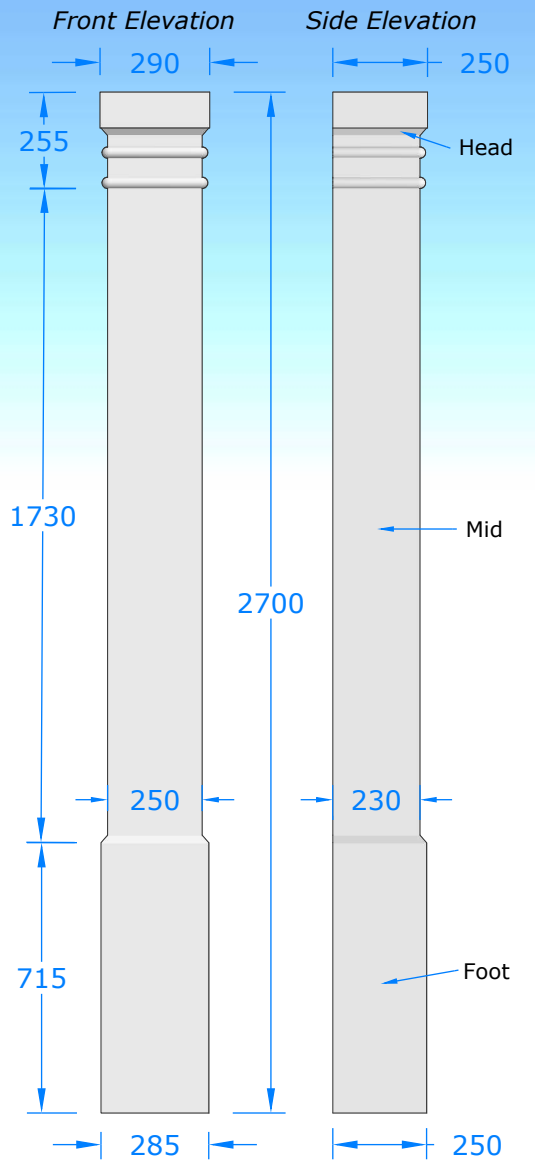

Protruding details of Door Surrounds will overlap onto door frame up to 30mm (ensure sufficient space)

Typical front door example shown (left):

- Structural Opening 1020mm wide 2400mm high - dimensions shown allow for GRP thickness
- For all canopy sizes available refer to Price List.

Premium Colours

	Anthracite Grey (RAL 7016)
	Black (RAL 9005)
	Dark Mahogany (RAL 8017)
	Light Oak (RAL 8001)

Standard colours:

	Slate Grey (Roof)
	White (Soffit, Surround)

Door Surrounds supplied over-size:

- Height 2700mm
- Projection 250mm (door reveal)
- Projection 250mm (outside)
- Head, Foot and Projection to be trimmed on site to suit opening

All Dimensions shown in mm

Premium colours are available at an additional cost.  
Call us for more details.  
01536 446393  
www.thecanopyshop.co.uk