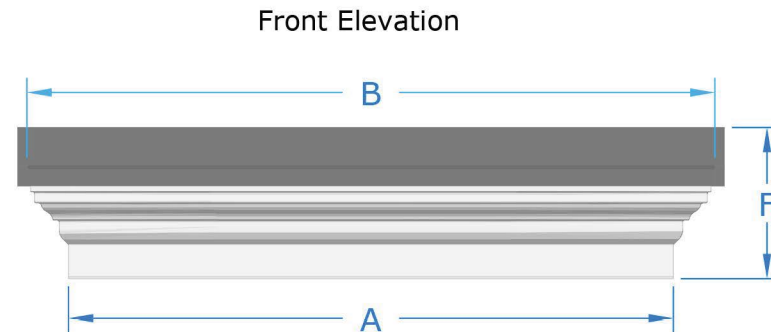

with Dentil Leg

with Barge Fancy Gallows Brackets

Premium Colours

- Anthracite Grey (RAL 7016)
- Black (RAL 9005)
- Dark Mahogany (RAL 8017)
- Light Oak (RAL 8001)

Standard colours:

- Slate Grey (Roof)
- White (Soffit)

Premium colours are available at an additional cost. Call us for details.

Dimensions	A Soffit size	B Roof size	C Soffit projection	D Roof projection	E Canopy height	F Height inc upstand
small	1600 mm	1850 mm	710 mm	835 mm	300 mm	400 mm
medium	2000 mm	2250 mm	710 mm	835 mm	300 mm	400 mm
large	2500 mm	2750 mm	710 mm	835 mm	300 mm	400 mm