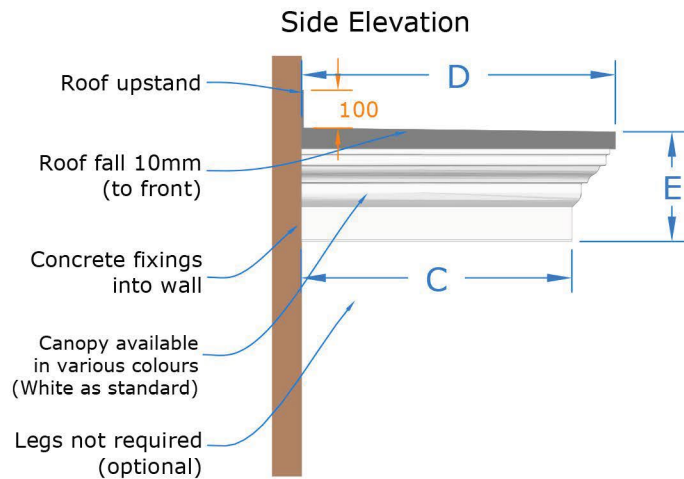

Premium Colours

- Anthracite Grey (RAL 7016)
- Black (RAL 9005)
- Dark Mahogany (RAL 8017)
- Light Oak (RAL 8001)

Standard colours:

- Slate Grey (Roof)
- White (Soffit)

Premium colours are available at an additional cost. Call us for details.

Dimensions	A Soffit size	B Roof size	C Soffit projection	D Roof projection	E Canopy height	F Height inc upstand
small	1600 mm	1850 mm	710 mm	835 mm	300 mm	400 mm
medium	2000 mm	2250 mm	710 mm	835 mm	300 mm	400 mm
large	2500 mm	2750 mm	710 mm	835 mm	300 mm	400 mm

01536 446393
www.thecanopyshop.co.uk

The Sandringham Overdoor Canopy

the canopyshop