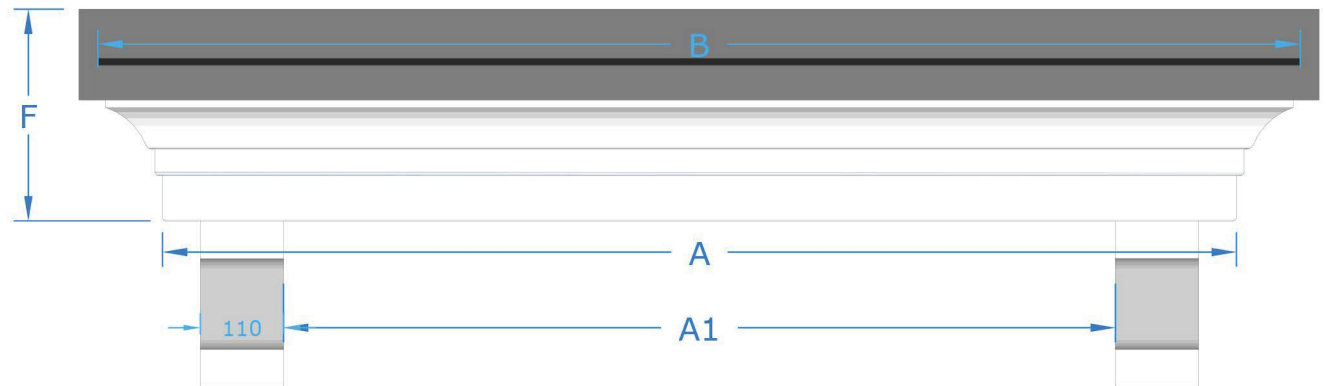

with Integral Legs

Side Elevation

Front Elevation

Premium Colours

- Anthracite Grey (RAL 7016)
- Black (RAL 9005)
- Dark Mahogany (RAL 8017)
- Light Oak (RAL 8001)

Standard colours:

- Slate Grey (Roof)
- White (Soffit)

Premium colours are available at an additional cost. Call us for details.

Dimensions	A Soffit size	A1 Leg parting	B Roof size	C Soffit projection	D Roof projection	E Canopy height	F height inc upstand
size 1	1300 mm	1040 mm	1470 mm	500 mm	585 mm	215 mm	315 mm
size 2	1420 mm	1100 mm	1590 mm	500 mm	585 mm	215 mm	315 mm
size 3	1720 mm	1400 mm	1890 mm	500 mm	585 mm	215 mm	315 mm
size 4	2060 mm	1740 mm	2230 mm	500 mm	585 mm	215 mm	315 mm
size 5	2320 mm	2000 mm	2490 mm	500 mm	585 mm	215 mm	315 mm