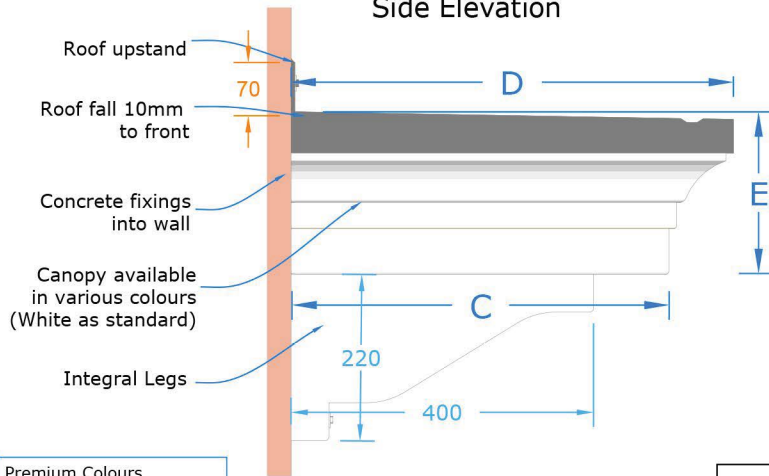

with Integral Legs

Side Elevation

Front Elevation

Premium Colours

- Anthracite Grey (RAL 7016)
- Black (RAL 9005)
- Dark Mahogany (RAL 8017)
- Light Oak (RAL 8001)

Standard colours:

- Slate Grey (Roof)
- White (Soffit)

Premium colours are available at an additional cost. Call us for details.

Dimensions	A Soffit size	A1 Leg parting	B Roof size	C Soffit projection	D Roof projection	E Canopy height	F height inc upstand
size 1	1300 mm	1040 mm	1470 mm	500 mm	585 mm	215 mm	315 mm
size 2	1420 mm	1100 mm	1590 mm	500 mm	585 mm	215 mm	315 mm
size 3	1720 mm	1400 mm	1890 mm	500 mm	585 mm	215 mm	315 mm
size 4	2060 mm	1740 mm	2230 mm	500 mm	585 mm	215 mm	315 mm
size 5	2320 mm	2000 mm	2490 mm	500 mm	585 mm	215 mm	315 mm