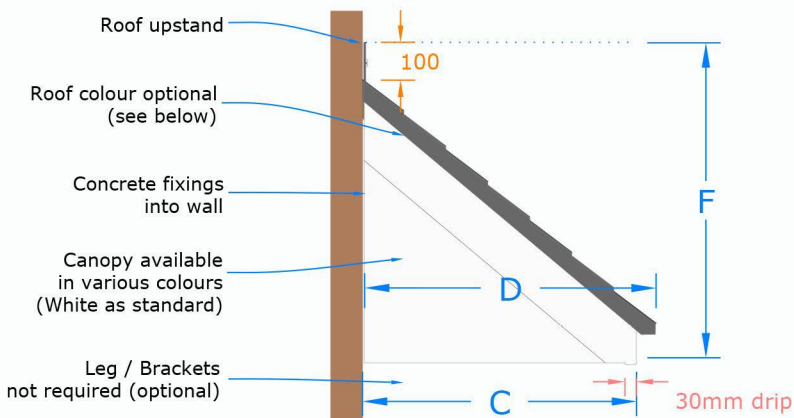

without Gallows Brackets

with Gallows Brackets

Side Elevation

Front Elevation

Premium Colours

- Anthracite Grey (RAL 7016)
- Black (RAL 9005)
- Dark Mahogany (RAL 8017)
- Light Oak (RAL 8001)

Standard Roof Colours:

- Smooth Brown
- Slate Grey

Premium colours are available at an additional cost. Call us for details.

01536 446393  
 www.thecanopyshop.co.uk

Dimensions	A Soffit size	B Roof size	C Soffit projection	D Roof projection	E Canopy height	F height inc upstand
small	1600 mm	1728 mm	720 mm	770 mm	730 mm	830 mm
medium	2000 mm	2128 mm	720 mm	770 mm	730 mm	830 mm
large	2450 mm	2578 mm	720 mm	770 mm	730 mm	830 mm

All Dimensions shown in mm

The New Lerwick Overdoor Canopy

the canopyshop