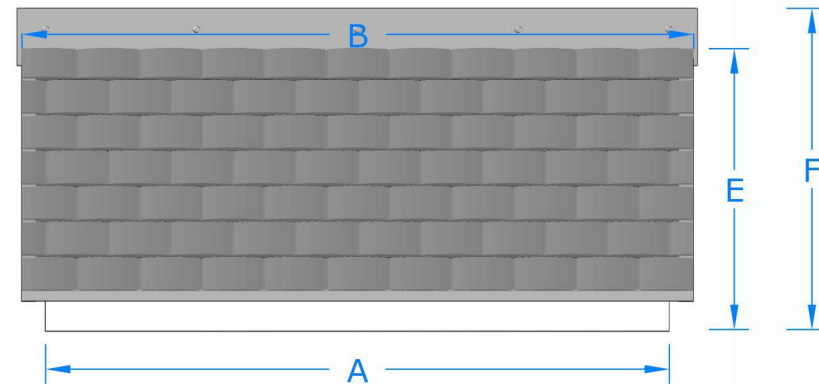

without Gallows Brackets

with Gallows Brackets

Side Elevation

Front Elevation

Premium Colours

- Anthracite Grey (RAL 7016)
- Black (RAL 9005)
- Dark Mahogany (RAL 8017)
- Light Oak (RAL 8001)

Standard Roof Colours:

- Smooth Brown
- Slate Grey

Premium colours are available at an additional cost. Call us for details.

01536 446393  
 www.thecanopyshop.co.uk

Dimensions	A Soffit size	B Roof size	C Soffit projection	D Roof projection	E Canopy height	F height inc upstand
small	1600 mm	1728 mm	720 mm	770 mm	730 mm	830 mm
medium	2000 mm	2128 mm	720 mm	770 mm	730 mm	830 mm
large	2450 mm	2578 mm	720 mm	770 mm	730 mm	830 mm

All Dimensions shown in mm

The New Lerwick Overdoor Canopy

the canopyshop