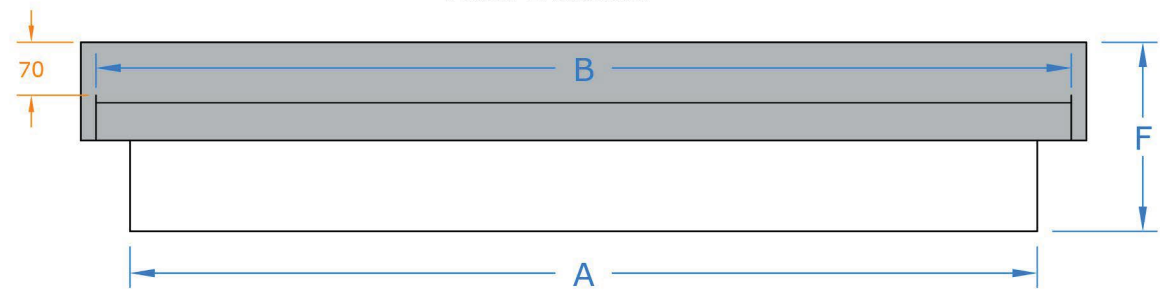

with Lane End Decorative Legs

Side Elevation

Front Elevation

Premium Colours

- Anthracite Grey (RAL 7016)
- Black (RAL 9005)
- Dark Mahogany (RAL 8017)
- Light Oak (RAL 8001)

Standard colours:

- Slate Grey (Roof)
- White (Soffit)

Premium colours are available at an additional cost. Call us for details.

Dimensions	A Soffit size	B Roof size	C Soffit projection	D Roof projection	E Canopy height	F Height inc upstand
size 1	1200 mm	1290 mm	525 mm	565 mm	180 mm	250 mm
size 2	1400 mm	1490 mm	525 mm	565 mm	180 mm	250 mm
size 3	1685 mm	1775 mm	525 mm	565 mm	180 mm	250 mm
size 4	2000 mm	2090 mm	525 mm	565 mm	180 mm	250 mm
size 5	2200 mm	2290 mm	525 mm	565 mm	180 mm	250 mm
size 6	2400 mm	2490 mm	525 mm	565 mm	180 mm	250 mm