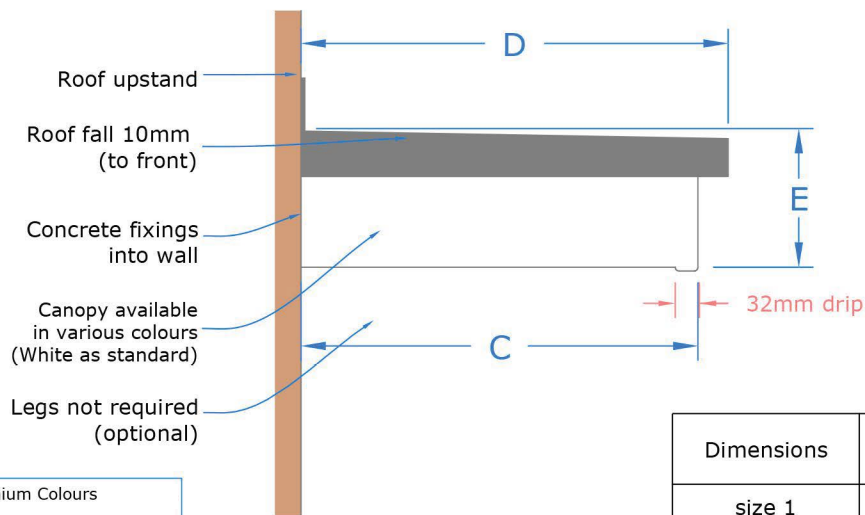

with Lane End Decorative Legs

Side Elevation

Front Elevation

Premium Colours

- Anthracite Grey (RAL 7016)
- Black (RAL 9005)
- Dark Mahogany (RAL 8017)
- Light Oak (RAL 8001)

Standard colours:

- Slate Grey (Roof)
- White (Soffit)

Premium colours are available at an additional cost. Call us for details.

Dimensions	A Soffit size	B Roof size	C Soffit projection	D Roof projection	E Canopy height	F Height inc upstand
size 1	1200 mm	1290 mm	525 mm	565 mm	180 mm	250 mm
size 2	1400 mm	1490 mm	525 mm	565 mm	180 mm	250 mm
size 3	1685 mm	1775 mm	525 mm	565 mm	180 mm	250 mm
size 4	2000 mm	2090 mm	525 mm	565 mm	180 mm	250 mm
size 5	2200 mm	2290 mm	525 mm	565 mm	180 mm	250 mm
size 6	2400 mm	2490 mm	525 mm	565 mm	180 mm	250 mm