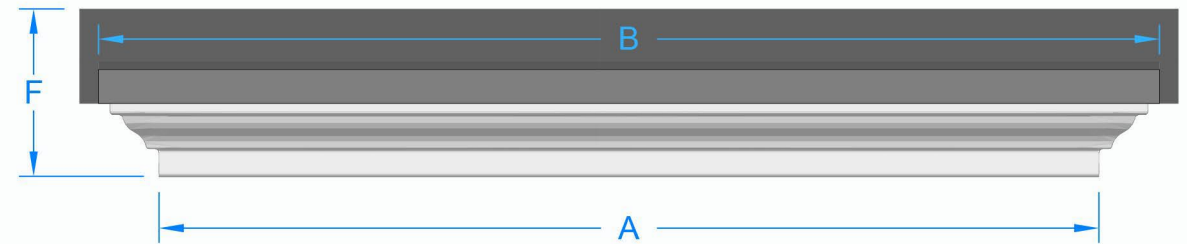

without Legs / Brackets

with Shallow Large Decorative Legs

with Shallow Small Decorative Legs

Side Elevation

Front Elevation

Premium Colours

-  Anthracite Grey (RAL 7016)
-  Black (RAL 9005)
-  Dark Mahogany (RAL 8017)
-  Light Oak (RAL 8001)

Standard colours:

-  Slate Grey (Roof)
-  White (Soffit)

Premium colours are available at an additional cost. Call us for details.

Dimensions	A Soffit size	B Roof size	C Soffit projection	D Roof projection	E Canopy height	F height inc upstand
size 1	1420 mm	1580 mm	400 mm	480 mm	150 mm	220 mm
size 2	1650 mm	1810 mm	400 mm	480 mm	150 mm	220 mm
size 3	2000 mm	2160 mm	400 mm	480 mm	150 mm	220 mm
size 4	2150 mm	2310 mm	400 mm	480 mm	150 mm	220 mm
size 5	2400 mm	2560 mm	400 mm	480 mm	150 mm	220 mm