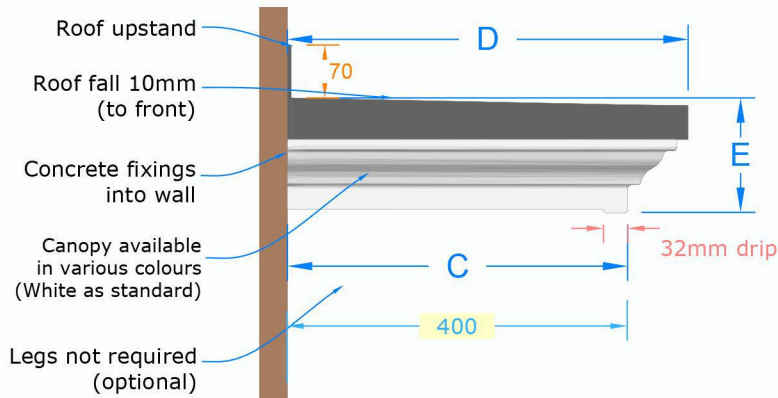

without Legs / Brackets

with Shallow Large Decorative Legs

with Shallow Small Decorative Legs

Side Elevation

Front Elevation

Premium Colours

-  Anthracite Grey (RAL 7016)
-  Black (RAL 9005)
-  Dark Mahogany (RAL 8017)
-  Light Oak (RAL 8001)

Standard colours:

-  Slate Grey (Roof)
-  White (Soffit)

Premium colours are available at an additional cost. Call us for details.

Dimensions	A Soffit size	B Roof size	C Soffit projection	D Roof projection	E Canopy height	F height inc upstand
size 1	1420 mm	1580 mm	400 mm	480 mm	150 mm	220 mm
size 2	1650 mm	1810 mm	400 mm	480 mm	150 mm	220 mm
size 3	2000 mm	2160 mm	400 mm	480 mm	150 mm	220 mm
size 4	2150 mm	2310 mm	400 mm	480 mm	150 mm	220 mm
size 5	2400 mm	2560 mm	400 mm	480 mm	150 mm	220 mm