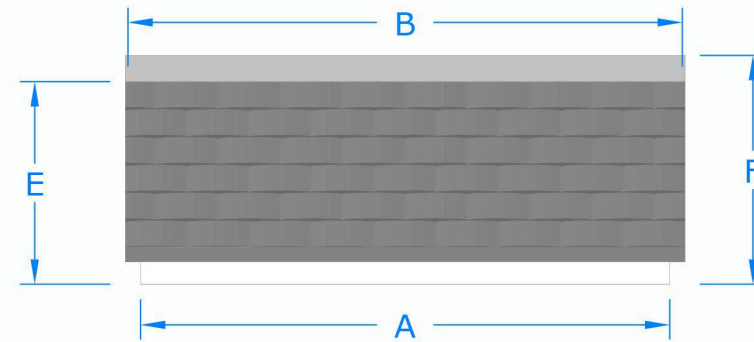

with Gallows Brackets

without Gallows Brackets

Side Elevation

Front Elevation

- Premium Colours
- Anthracite Grey (RAL 7016)
  - Black (RAL 9005)
  - Dark Mahogany (RAL 8017)
  - Light Oak (RAL 8001)

- Standard Roof Colours:
- Smooth Brown
  - Slate Grey

Premium colours are available at an additional cost. Call us for details.

Dimensions	A Soffit size	B Roof size	C Soffit projection	D Roof projection	E Canopy height	F height inc upstand
size 1	1400 mm	1480 mm	720 mm	760 mm	530 mm	600 mm
size 2	1500 mm	1580 mm	720 mm	760 mm	530 mm	600 mm
size 3	1650 mm	1730 mm	720 mm	760 mm	530 mm	600 mm
size 4	2000 mm	2080 mm	720 mm	760 mm	530 mm	600 mm
size 5	2300 mm	2380 mm	720 mm	760 mm	530 mm	600 mm
size 6	2600 mm	2680 mm	720 mm	760 mm	530 mm	600 mm
size 7	3000 mm	3080 mm	720 mm	760 mm	530 mm	600 mm