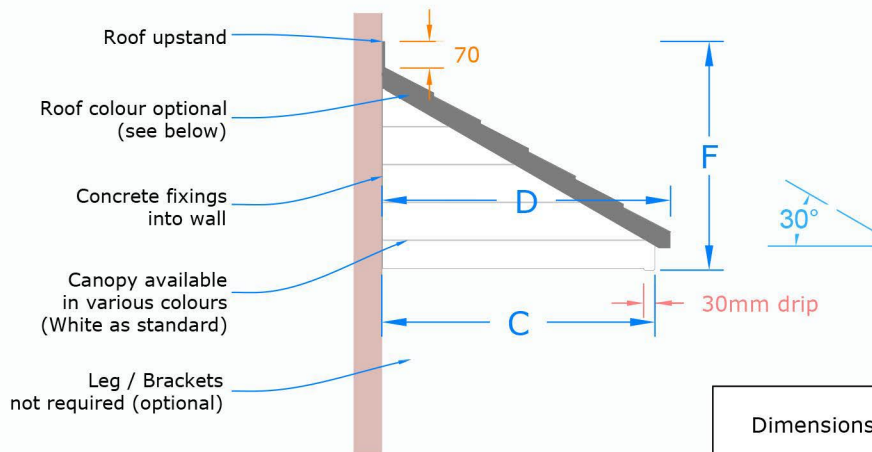

with Gallows Brackets

without Gallows Brackets

Side Elevation

Front Elevation

- Premium Colours
- Anthracite Grey (RAL 7016)
  - Black (RAL 9005)
  - Dark Mahogany (RAL 8017)
  - Light Oak (RAL 8001)

- Standard Roof Colours:
- Smooth Brown
  - Slate Grey

Premium colours are available at an additional cost. Call us for details.

Dimensions	A Soffit size	B Roof size	C Soffit projection	D Roof projection	E Canopy height	F height inc upstand
size 1	1400 mm	1480 mm	720 mm	760 mm	530 mm	600 mm
size 2	1500 mm	1580 mm	720 mm	760 mm	530 mm	600 mm
size 3	1650 mm	1730 mm	720 mm	760 mm	530 mm	600 mm
size 4	2000 mm	2080 mm	720 mm	760 mm	530 mm	600 mm
size 5	2300 mm	2380 mm	720 mm	760 mm	530 mm	600 mm
size 6	2600 mm	2680 mm	720 mm	760 mm	530 mm	600 mm
size 7	3000 mm	3080 mm	720 mm	760 mm	530 mm	600 mm