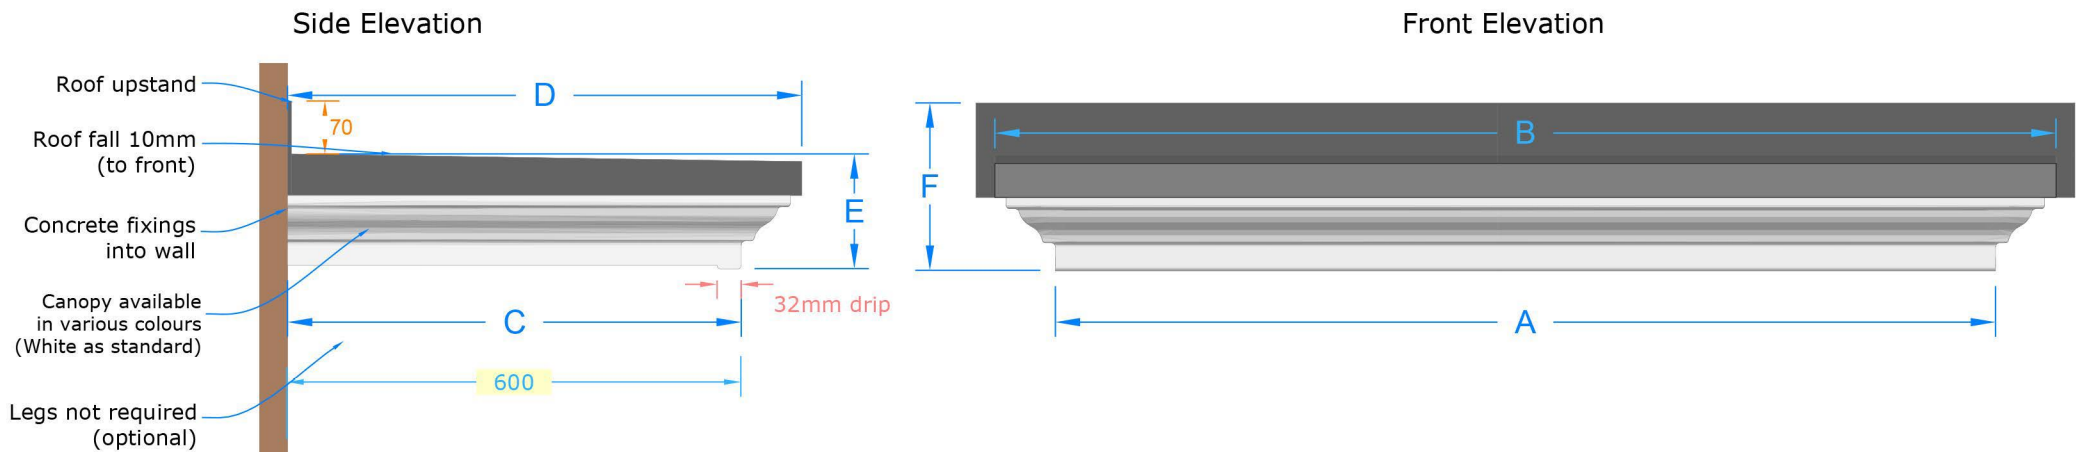

with Gallows Brackets

with Large Decorative Legs

with Small Decorative Legs

Premium Colours

-  Anthracite Grey (RAL 7016)
-  Black (RAL 9005)
-  Dark Mahogany (RAL 8017)
-  Light Oak (RAL 8001)

Standard colours:

-  Slate Grey (Roof)
-  White (Soffit)

Premium colours are available at an additional cost. Call us for details.

Dimensions	A Soffit size	B Roof size	C Soffit projection	D Roof projection	E Canopy height	F height inc upstand
size 1	1420 mm	1580 mm	600 mm	680 mm	150 mm	220 mm
size 2	1650 mm	1810 mm	600 mm	680 mm	150 mm	220 mm
size 3	2000 mm	2160 mm	600 mm	680 mm	150 mm	220 mm
size 4	2150 mm	2310 mm	600 mm	680 mm	150 mm	220 mm
size 5	2400 mm	2560 mm	600 mm	680 mm	150 mm	220 mm