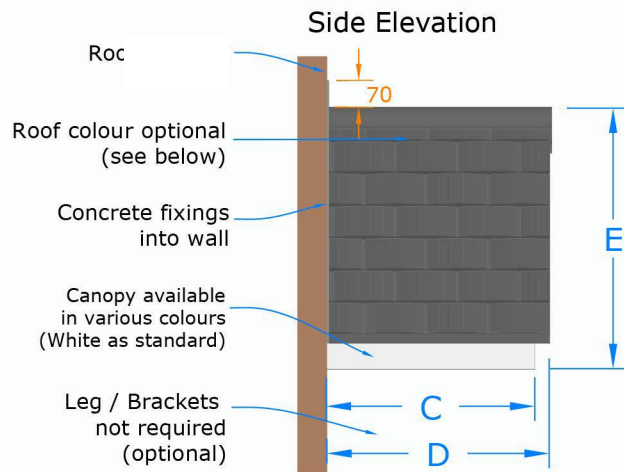

without Gallows Brackets

with Large Decorative Legs

Front Elevation

Premium Colours

-  Anthracite Grey (RAL 7016)
-  Black (RAL 9005)
-  Dark Mahogany (RAL 8017)
-  Light Oak (RAL 8001)

Standard Roof Colours:

-  Smooth Brown
-  Slate Grey

Premium colours are available at an additional cost. Call us for details.

01536 446393
www.thecanopyshop.co.uk

Dimensions	A Soffit size	B Roof size	C Soffit projection	D Roof projection	E Canopy height	F Height inc upstand
36° standard	1500 mm	1580 mm	550 mm	600 mm	710 mm	780 mm
36° deep	1500 mm	1580 mm	800 mm	850 mm	710 mm	780 mm
30° standard	2000 mm	2080 mm	550 mm	600 mm	710 mm	780 mm