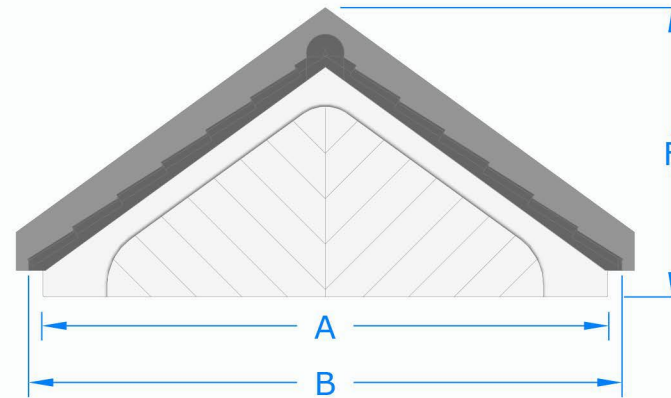

without Gallows Brackets

with Large Decorative Legs

Front Elevation

Premium Colours

-  Anthracite Grey (RAL 7016)
-  Black (RAL 9005)
-  Dark Mahogany (RAL 8017)
-  Light Oak (RAL 8001)

Standard Roof Colours:

-  Smooth Brown
-  Slate Grey

Premium colours are available at an additional cost. Call us for details.

01536 446393
www.thecanopyshop.co.uk

Dimensions	A Soffit size	B Roof size	C Soffit projection	D Roof projection	E Canopy height	F Height inc upstand
36° standard	1500 mm	1580 mm	550 mm	600 mm	710 mm	780 mm
36° deep	1500 mm	1580 mm	800 mm	850 mm	710 mm	780 mm
30° standard	2000 mm	2080 mm	550 mm	600 mm	710 mm	780 mm

All Dimensions shown in mm

The Temple Overdoor Canopy

the canopyshop