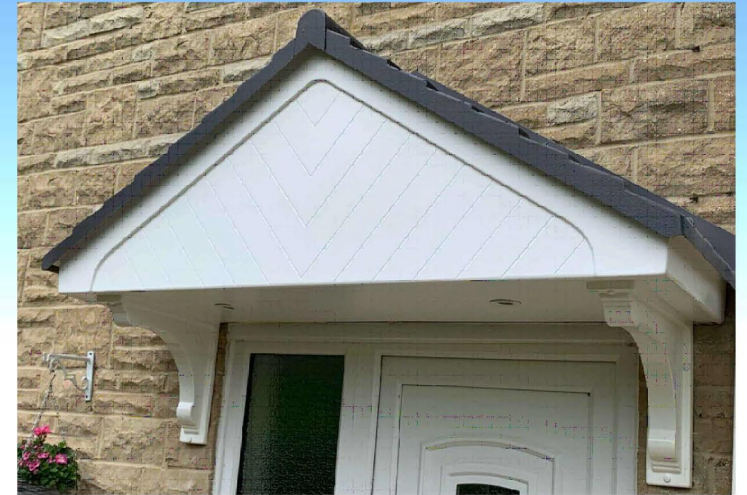

without Gallows Brackets

with Large Decorative Legs

Front Elevation

Premium Colours

-  Anthracite Grey (RAL 7016)
-  Black (RAL 9005)
-  Dark Mahogany (RAL 8017)
-  Light Oak (RAL 8001)

Standard Roof Colours:

-  Smooth Brown
-  Slate Grey

Premium colours are available at an additional cost. Call us for details.

01536 446393
www.thecanopyshop.co.uk

Dimensions	A Soffit size	B Roof size	C Soffit projection	D Roof projection	E Canopy height	F Height inc upstand
36° standard	1500 mm	1580 mm	550 mm	600 mm	710 mm	780 mm
36° deep	1500 mm	1580 mm	800 mm	850 mm	710 mm	780 mm
30° standard	2000 mm	2080 mm	550 mm	600 mm	710 mm	780 mm