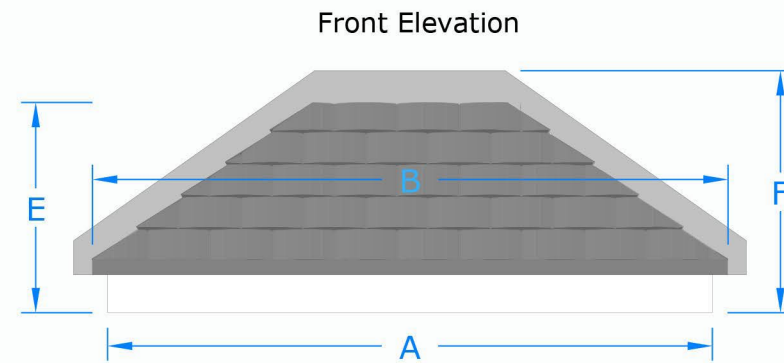

with Small Decorative Legs

with Gallows Brackets

- Premium Colours**
- Anthracite Grey (RAL 7016)
 - Black (RAL 9005)
 - Dark Mahogany (RAL 8017)
 - Light Oak (RAL 8001)

- Standard Roof Colours:**
- Smooth Brown
 - Slate Grey

Premium colours are available at an additional cost. Call us for details.

Dimensions	A Soffit size	B Roof size	C Soffit projection	D Roof projection	E Canopy height	F height inc upstand
size 1	1290 mm	1370 mm	545 mm	585 mm	570 mm	640 mm
size 2	1420 mm	1500 mm	545 mm	585 mm	570 mm	640 mm
size 3	1600 mm	1680 mm	545 mm	585 mm	570 mm	640 mm
size 4	1760 mm	1840 mm	545 mm	585 mm	570 mm	640 mm
size 5	2100 mm	2180 mm	545 mm	585 mm	570 mm	640 mm
size 6	2280 mm	2360 mm	545 mm	585 mm	570 mm	640 mm
size 7	2630 mm	2680 mm	545 mm	585 mm	570 mm	640 mm