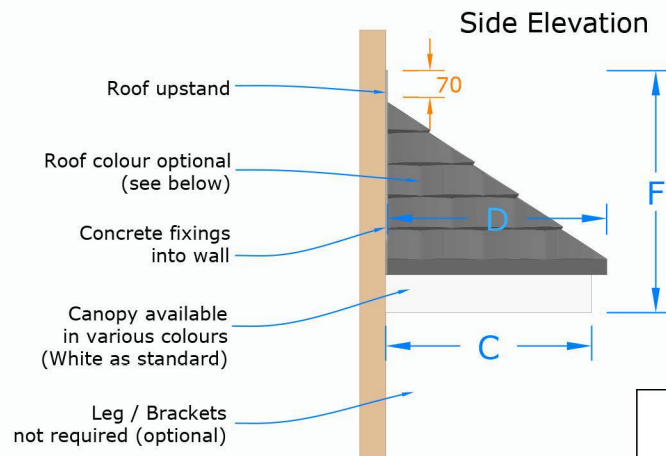

with Small Decorative Legs

with Gallows Brackets

- Premium Colours**
- Anthracite Grey (RAL 7016)
 - Black (RAL 9005)
 - Dark Mahogany (RAL 8017)
 - Light Oak (RAL 8001)

- Standard Roof Colours:**
- Smooth Brown
 - Slate Grey

Premium colours are available at an additional cost. Call us for details.

Dimensions	A Soffit size	B Roof size	C Soffit projection	D Roof projection	E Canopy height	F height inc upstand
size 1	1290 mm	1370 mm	545 mm	585 mm	570 mm	640 mm
size 2	1420 mm	1500 mm	545 mm	585 mm	570 mm	640 mm
size 3	1600 mm	1680 mm	545 mm	585 mm	570 mm	640 mm
size 4	1760 mm	1840 mm	545 mm	585 mm	570 mm	640 mm
size 5	2100 mm	2180 mm	545 mm	585 mm	570 mm	640 mm
size 6	2280 mm	2360 mm	545 mm	585 mm	570 mm	640 mm
size 7	2630 mm	2680 mm	545 mm	585 mm	570 mm	640 mm