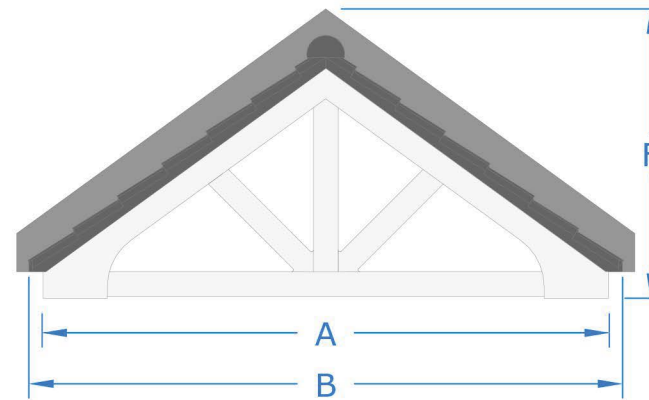

without Gallows Brackets

with Gallows Brackets

Side Elevation

Front Elevation

Premium Colours

-  Anthracite Grey (RAL 7016)
-  Black (RAL 9005)
-  Dark Mahogany (RAL 8017)
-  Light Oak (RAL 8001)

Standard Roof Colours:

-  Smooth Brown
-  Slate Grey

Premium colours are available at an additional cost. Call us for details.

Dimensions	A Soffit size	B Roof size	C Soffit projection	D Roof projection	E Canopy height	F Height inc upstand
36° standard	1500 mm	1580 mm	550 mm	600 mm	710 mm	780 mm
36° deep	1500 mm	1580 mm	800 mm	850 mm	710 mm	780 mm
32° standard	1710 mm	1790 mm	550 mm	600 mm	710 mm	780 mm
30° standard	2000 mm	2080 mm	550 mm	600 mm	710 mm	780 mm
30° deep	2000 mm	2080 mm	800 mm	850 mm	710 mm	780 mm