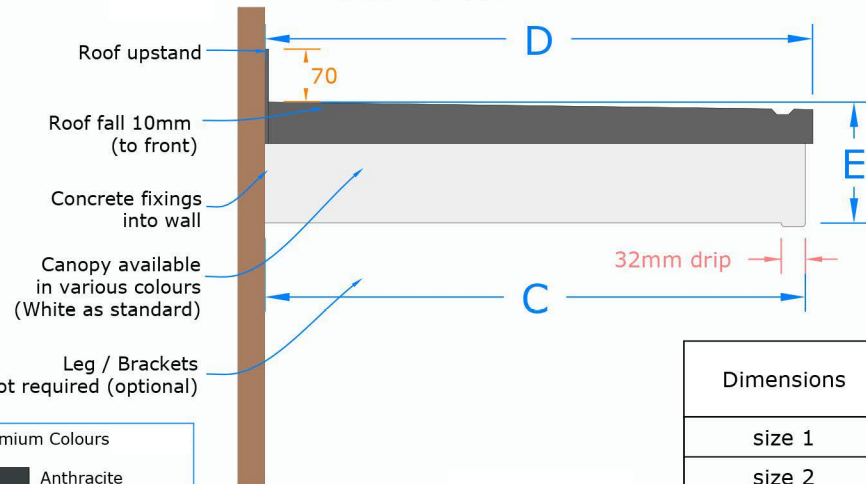

Side Elevation

Front Elevation

Premium Colours

- Anthracite Grey (RAL 7016)
- Black (RAL 9005)
- Dark Mahogany (RAL 8017)
- Light Oak (RAL 8001)

Standard colours:

- Slate Grey (Roof)
- White (Soffit)

Premium colours are available at an additional cost. Call us for details.

Dimensions	A Soffit size	B Roof size	C Soffit projection	D Roof projection	E Canopy height	F height inc upstand
size 1	1410 mm	1440 mm	715 mm	725 mm	150 mm	220 mm
size 2	1610 mm	1640 mm	715 mm	725 mm	150 mm	220 mm
size 3	1810 mm	1840 mm	715 mm	725 mm	150 mm	220 mm
size 4	2010 mm	2040 mm	715 mm	725 mm	150 mm	220 mm
size 5	2400 mm	2425 mm	715 mm	725 mm	150 mm	220 mm
size 6	2800 mm	2825 mm	715 mm	725 mm	150 mm	220 mm
size 7	3200 mm	3225 mm	715 mm	725 mm	150 mm	220 mm