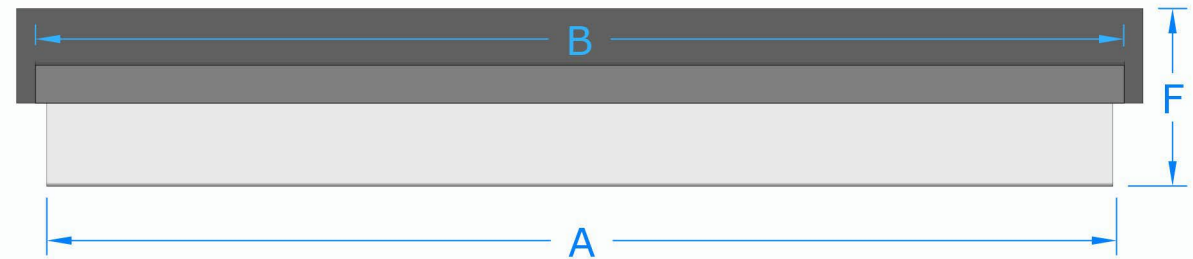

Side Elevation

Front Elevation

Premium Colours

- Anthracite Grey (RAL 7016)
- Black (RAL 9005)
- Dark Mahogany (RAL 8017)
- Light Oak (RAL 8001)

Standard colours:

- Slate Grey (Roof)
- White (Soffit)

Premium colours are available at an additional cost. Call us for details.

Dimensions	A Soffit size	B Roof size	C Soffit projection	D Roof projection	E Canopy height	F height inc upstand
size 1	1410 mm	1440 mm	715 mm	725 mm	150 mm	220 mm
size 2	1610 mm	1640 mm	715 mm	725 mm	150 mm	220 mm
size 3	1810 mm	1840 mm	715 mm	725 mm	150 mm	220 mm
size 4	2010 mm	2040 mm	715 mm	725 mm	150 mm	220 mm
size 5	2400 mm	2425 mm	715 mm	725 mm	150 mm	220 mm
size 6	2800 mm	2825 mm	715 mm	725 mm	150 mm	220 mm
size 7	3200 mm	3225 mm	715 mm	725 mm	150 mm	220 mm