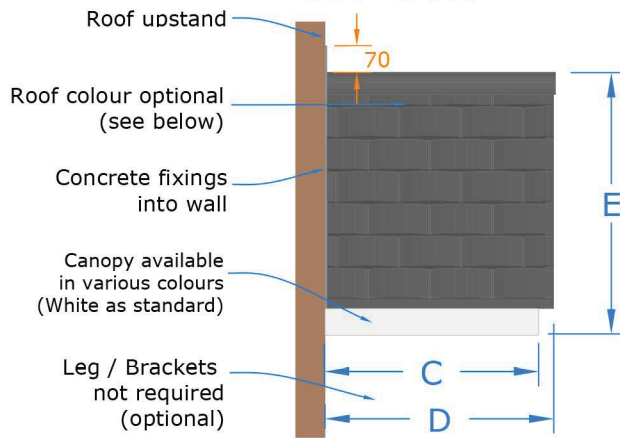

without Gallows Brackets

with Gallows Brackets

Side Elevation

Front Elevation

Premium Colours

-  Anthracite Grey (RAL 7016)
-  Black (RAL 9005)
-  Dark Mahogany (RAL 8017)
-  Light Oak (RAL 8001)

Standard Roof Colours:

-  Smooth Brown
-  Slate Grey

Premium colours are available at an additional cost. Call us for details.

Dimensions	A Soffit size	B Roof size	C Soffit projection	D Roof projection	E Canopy height	F Height inc upstand
36° standard	1500 mm	1580 mm	550 mm	600 mm	710 mm	780 mm
36° deep	1500 mm	1580 mm	800 mm	850 mm	710 mm	780 mm
32° standard	1710 mm	1790 mm	550 mm	600 mm	710 mm	780 mm
30° standard	2000 mm	2080 mm	550 mm	600 mm	710 mm	780 mm
30° deep	2000 mm	2080 mm	800 mm	850 mm	710 mm	780 mm