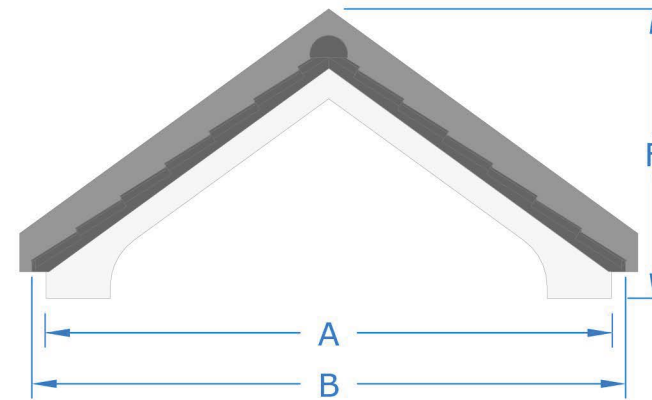

without Gallows Brackets

with Gallows Brackets

Side Elevation

Front Elevation

Premium Colours

-  Anthracite Grey (RAL 7016)
-  Black (RAL 9005)
-  Dark Mahogany (RAL 8017)
-  Light Oak (RAL 8001)

Standard Roof Colours:

-  Smooth Brown
-  Slate Grey

Premium colours are available at an additional cost. Call us for details.

Dimensions	A Soffit size	B Roof size	C Soffit projection	D Roof projection	E Canopy height	F Height inc upstand
36° standard	1500 mm	1580 mm	550 mm	600 mm	710 mm	780 mm
36° deep	1500 mm	1580 mm	800 mm	850 mm	710 mm	780 mm
32° standard	1710 mm	1790 mm	550 mm	600 mm	710 mm	780 mm
30° standard	2000 mm	2080 mm	550 mm	600 mm	710 mm	780 mm
30° deep	2000 mm	2080 mm	800 mm	850 mm	710 mm	780 mm