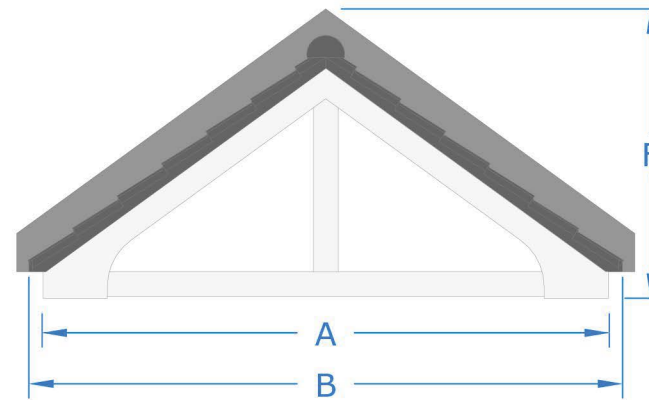

without Gallows Brackets

with Gallows Brackets

Side Elevation

Front Elevation

Premium Colours

-  Anthracite Grey (RAL 7016)
-  Black (RAL 9005)
-  Dark Mahogany (RAL 8017)
-  Light Oak (RAL 8001)

Standard Roof Colours:

-  Smooth Brown
-  Slate Grey

Premium colours are available at an additional cost. Call us for details.

Dimensions	A Soffit size	B Roof size	C Soffit projection	D Roof projection	E Canopy height	F Height inc upstand
36° standard	1500 mm	1580 mm	550 mm	600 mm	710 mm	780 mm
36° deep	1500 mm	1580 mm	800 mm	850 mm	710 mm	780 mm
32° standard	1710 mm	1790 mm	550 mm	600 mm	710 mm	780 mm
30° standard	2000 mm	2080 mm	550 mm	600 mm	710 mm	780 mm
30° deep	2000 mm	2080 mm	800 mm	850 mm	710 mm	780 mm