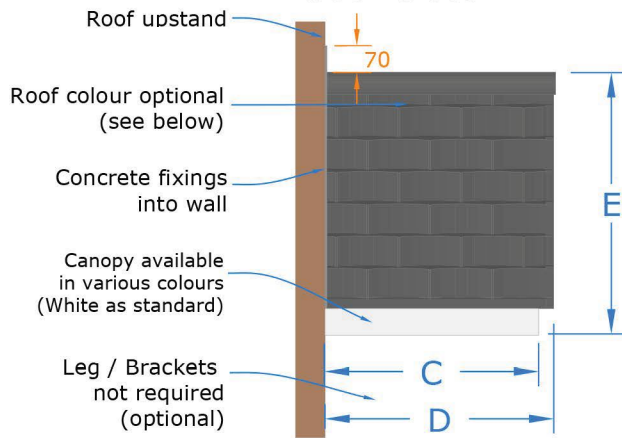

without Gallows Brackets

with Gallows Brackets

Side Elevation

Front Elevation

Premium Colours

-  Anthracite Grey (RAL 7016)
-  Black (RAL 9005)
-  Dark Mahogany (RAL 8017)
-  Light Oak (RAL 8001)

Standard Roof Colours:

-  Smooth Brown
-  Slate Grey

Premium colours are available at an additional cost. Call us for details.

Dimensions	A Soffit size	B Roof size	C Soffit projection	D Roof projection	E Canopy height	F Height inc upstand
36° standard	1500 mm	1580 mm	550 mm	600 mm	710 mm	780 mm
36° deep	1500 mm	1580 mm	800 mm	850 mm	710 mm	780 mm
32° standard	1710 mm	1790 mm	550 mm	600 mm	710 mm	780 mm
30° standard	2000 mm	2080 mm	550 mm	600 mm	710 mm	780 mm
30° deep	2000 mm	2080 mm	800 mm	850 mm	710 mm	780 mm