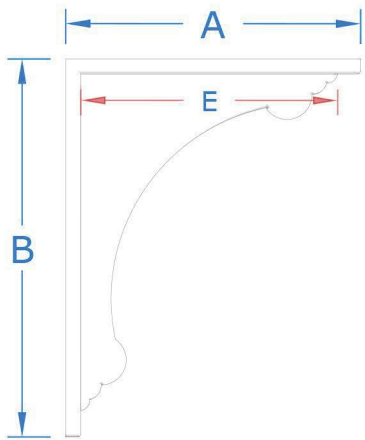

with Georgian door canopy

can be fitted in either orientation to suit application

Side Elevation

Front Elevation

standard sizes

Dimensions	A	B	C	D	E	F
Large Decorative Bracket 1	345 mm	500 mm	120 mm	75 mm	300 mm	445 mm
Large Decorative Bracket 2	390 mm	500 mm	120 mm	75 mm	340 mm	445 mm

Large Decorative  
Specification