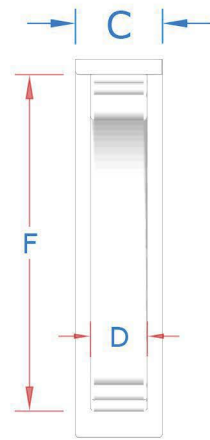

with Georgian door canopy

can be fitted in either orientation to suit application

Side Elevation

Front Elevation

standard sizes

Dimensions	A	B	C	D	E	F
Large Decorative Bracket 1	345 mm	500 mm	120 mm	75 mm	300 mm	445 mm
Large Decorative Bracket 2	390 mm	500 mm	120 mm	75 mm	340 mm	445 mm

Large Decorative  
Specification