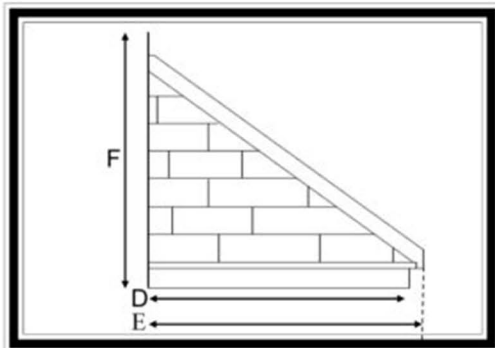

Features

- * Rosemary Tiled Effect Roof
- * Hipped style
- * Corner fit
- * Right hand or left hand flash
- * Choice of tile colours
- * Variable Sizes available
- * Optional leg brackets

A beautiful Hipped style over-door canopy with an authentic Rosemary tiled effect roof.

Tile colours are available in range of brown, terracotta or grey to match the house roof tiles or to match aesthetically with the style of the house.

The soffit (base) section is white.

Side Elevation

Front Elevation

Please note dimension D is available in any projection from 550mm to 845mm

For sizes and dimension of canopies available refer to table below.

Dimensions

A	B	C	D	E	F
1250	1290	715	545	585	640 (incl 70mm flashing)
1450	1490	955	545	585	640 (incl 70mm flashing)
1650	1690	1155	545	585	640 (incl 70mm flashing)