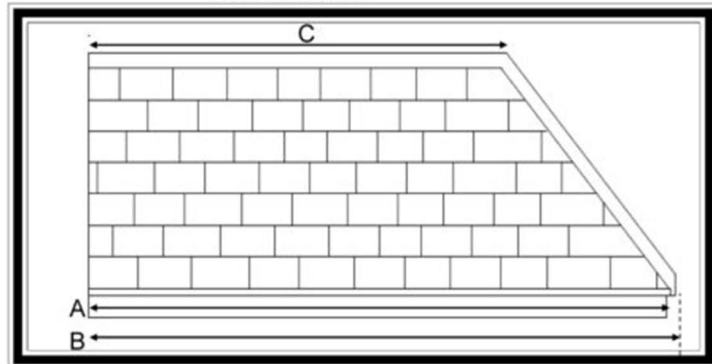

Features

- * Rosemary Tiled Effect Roof
- * Hipped style
- * Corner fit
- * Right hand or left hand flash
- * Choice of tile colours
- * Variable Sizes available
- * Optional leg brackets

A beautiful Hipped style over-door canopy with an authentic Rosemary tiled effect roof.

Tile colours are available in range of brown, terracotta or grey to match the house roof tiles or to match aesthetically with the style of the house.

The soffit (base) section is white.

Side Elevation

Front Elevation

Please note dimension D is available in any projection from 550mm to 845mm

For sizes and dimension of canopies available refer to table below.

Dimensions

A	B	C	D	E	F
1250	1290	715	545	585	640 (incl 70mm flashing)
1450	1490	955	545	585	640 (incl 70mm flashing)
1650	1690	1155	545	585	640 (incl 70mm flashing)