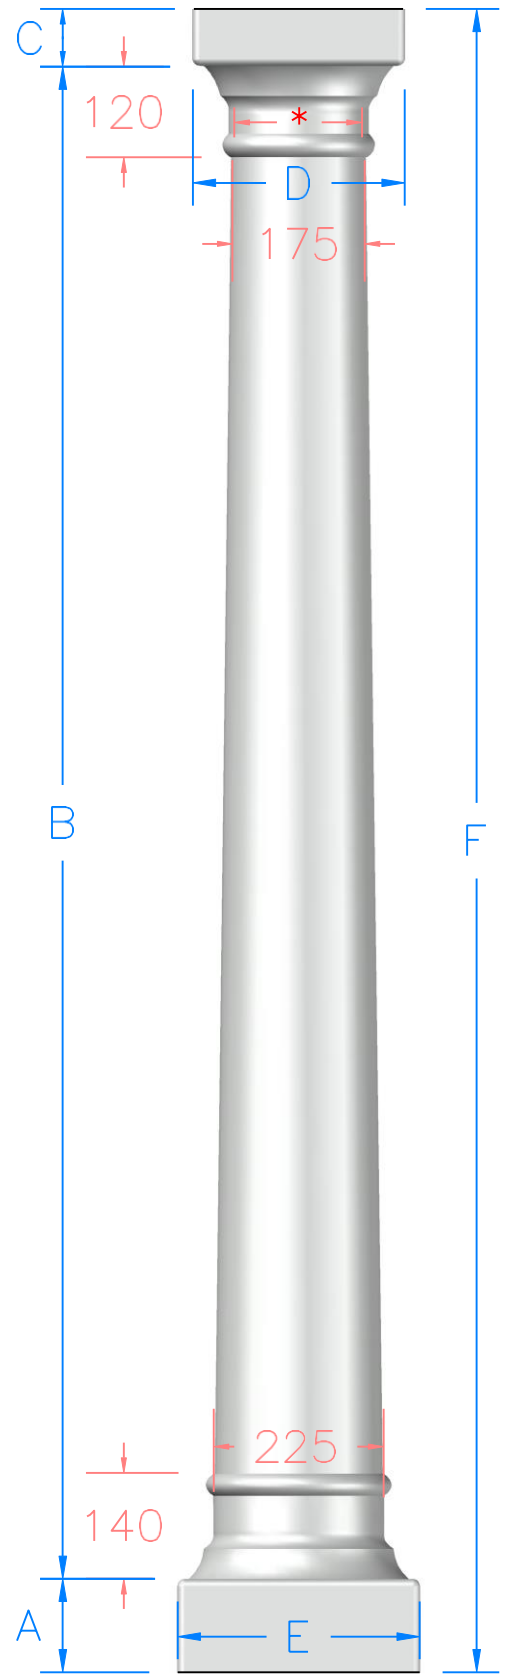

Column head

Column middle

Column foot

* Narrowest point inside the column measures 168mm

Column Dimensions	A	B	C	D	E	F
	Foot height	Middle height	Head height	Head width	Foot width	Overall height
minimum	100 mm	2000 mm	50 mm	280 mm	320 mm	2150 mm
maximum	310 mm	2000 mm	100 mm	280 mm	320 mm	2410 mm

Smooth Column - Specification

03/02/2022

Drawn by: JR

Approved: SH