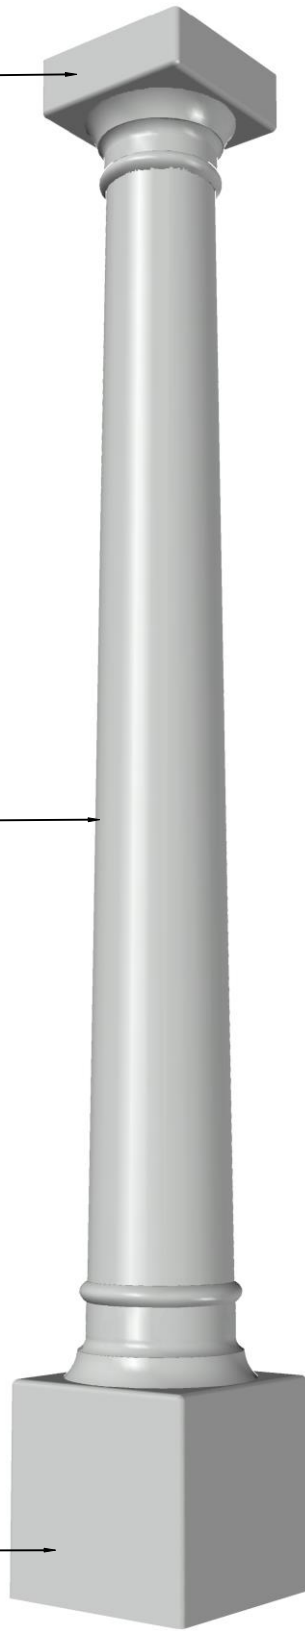

Column head

Column middle

Column foot

* Narrowest point inside the column measures 168mm

Column Dimensions	A	B	C	D	E	F
	Foot height	Middle height	Head height	Head width	Foot width	Overall height
minimum	100 mm	2000 mm	50 mm	280 mm	320 mm	2150 mm
maximum	310 mm	2000 mm	100 mm	280 mm	320 mm	2410 mm

Smooth Column - Specification

03/02/2022

Drawn by: JR

Approved: SH