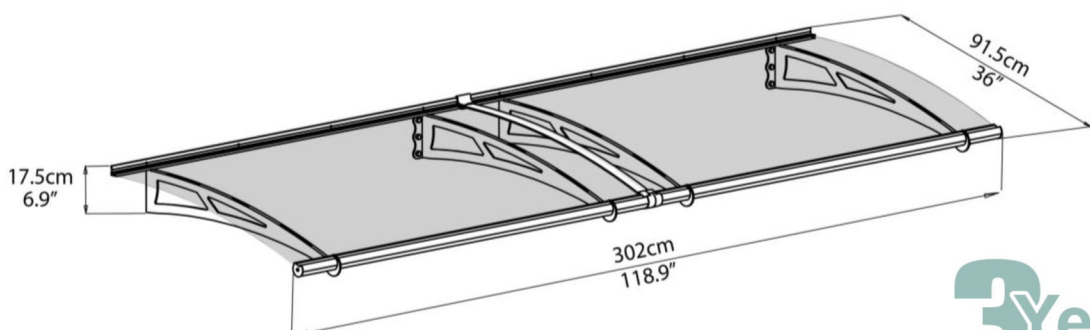

3Years
Warranty