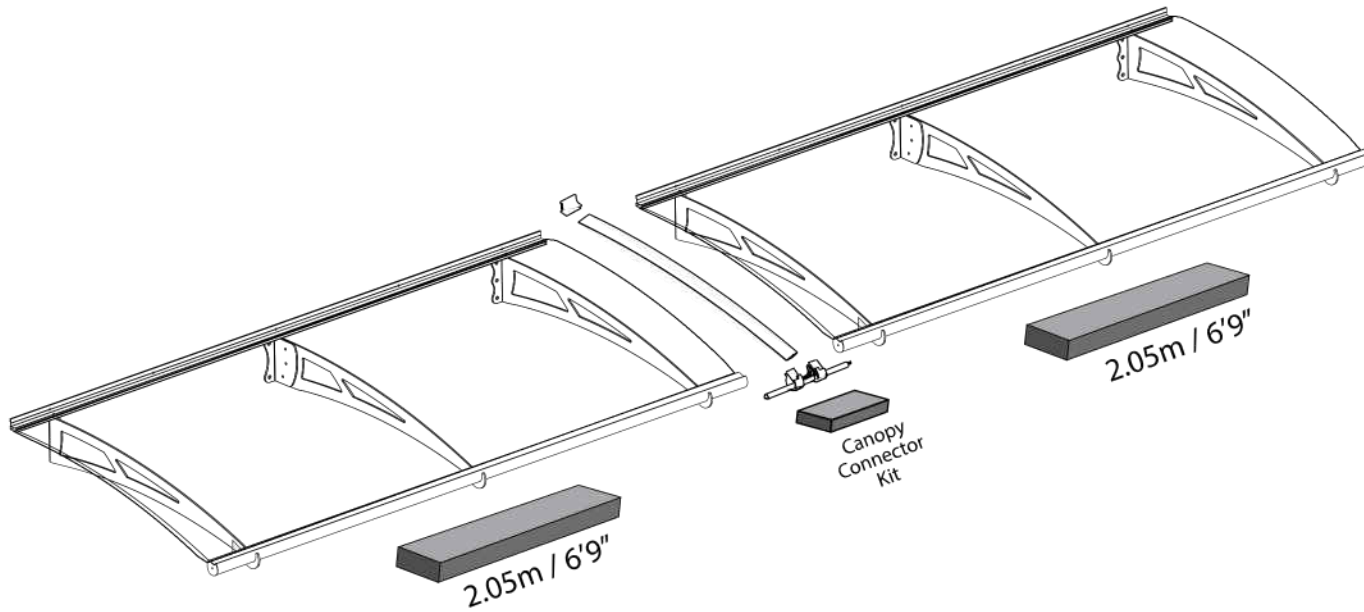

# Walbrook 4100 Over Door Canopy

Approx. Dim.

Width: 412cm (13ft 6ins), Depth: 91.5cm (3ft), Height: 17.5cm (7ins)

 **Wind Resistance**  
120 km/hr  
75 mi/hr

 **Snow Load**  
150 kg/m<sup>2</sup>  
35 lbs/ft<sup>2</sup>

the  
**canopyshop**

T: 0345 241 7182

E: sales@thecanopyshop.co.uk

W: www.thecanopyshop.co.uk

**EXTENDABLE  
PRODUCT**

**CE**  
EN 14963:2006  
Year of affix: 16

**2.05m / 6'9"**

**Index**

2.05m / 6'9"

Canopy Connector Kit  
0.01m / 0.4"

**4.11m / 13'7"**