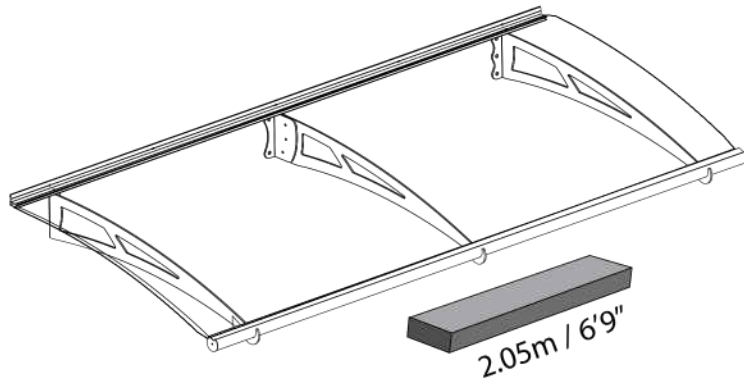

# Walbrook 4100 Over Door Canopy

Approx. Dim.

Width: 412cm (13ft 6ins), Depth: 91.5cm (3ft), Height: 17.5cm (7ins)

 **Wind Resistance**  
120 km/hr  
75 mi/hr

 **Snow Load**  
150 kg/m<sup>2</sup>  
35 lbs/ft<sup>2</sup>

the  
**canopyshop**

T: 0345 241 7182

E: sales@thecanopyshop.co.uk

W: www.thecanopyshop.co.uk

**EXTENDABLE  
PRODUCT**

**CE**  
EN 14963:2006  
Year of affix: 16

**2.05m / 6'9"**

**Index**