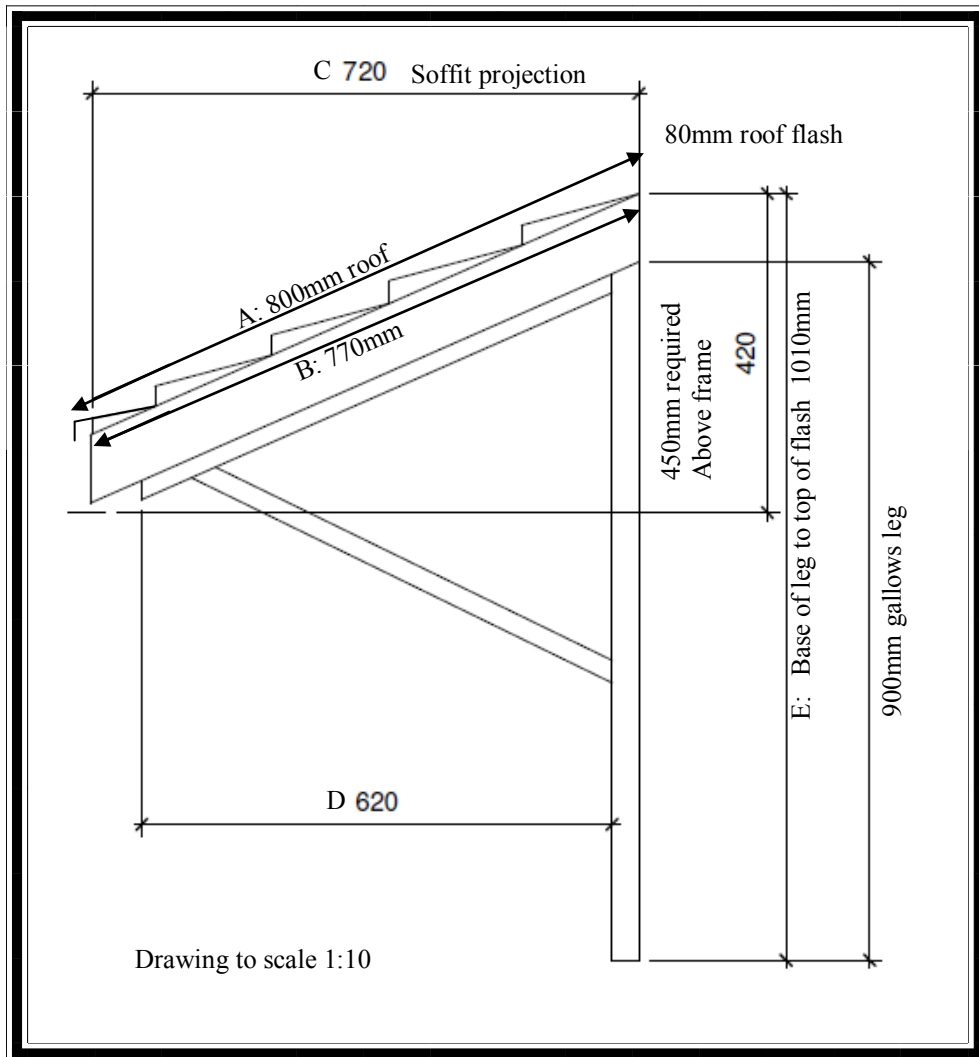

Features

- * Rosemary tiled roof
- * Vaulted soffit
- * Choice of tile colour
- * Variable size available
- * Practical canopy
- * Easy to fit
- * Brackets required

A popular mono-pitched over-door canopy with an authentic rosemary tiled -effect roof with vaulted soffit. Tile colours are available in range of brown, terracotta or grey to match the house roof or to match aesthetically with the style of the house. The soffit (base) section is white.

For sizes and dimension of canopies available refer to table below and the scale drawing on the attached page

Dimensions

A	B	C (soffit projection)	D	E	Brackets Needed
1400	1480	720	900 Gallows + 180 inc 70mm flash	70 x 70	Y
1650	1730	720	900 Gallows + 180 inc 70mm flash	70 x 70	Y
2000	2080	720	900 Gallows + 180 inc 70mm flash	70 x 70	Y
2300	2380	720	900 Gallows + 180 inc 70mm flash	70 x 70	Y
2600	2680	720	900 Gallows + 180 inc 70mm flash	70 x 70	Y
3000	3080	720	900 Gallows + 180 inc 70mm flash	70 x 70	Y

Any size available up to 4650mm long soffit size

The Internet Shop Sales Office:
Unit 13, Earlstrees Court, Earlstrees Industrial Estate
Corby, Northants, NN17 4AX

Vaulted Combination Door Canopy

A	B	C (soffit projection)	D	E
800	770	720	620	1010