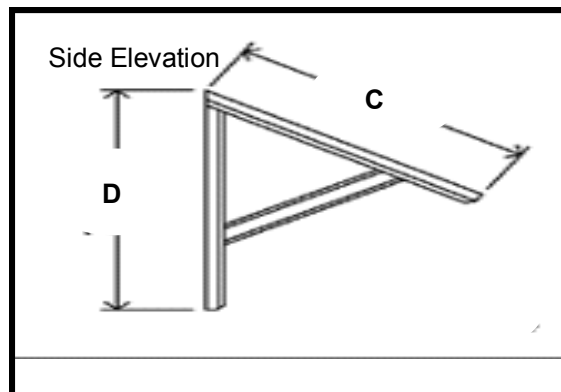

Features

- * Rosemary tiled roof
- * Vaulted soffit
- * Choice of tile colour
- * Variable size available
- * Practical canopy
- * Easy to fit
- * Brackets required

A popular mono-pitched over-door canopy with an authentic rosemary tiled -effect roof with vaulted soffit. Tile colours are available in range of brown, terracotta or grey to match the house roof or to match aesthetically with the style of the house. The soffit (base) section is white.

For sizes and dimension of canopies available refer to table below and the scale drawing on the attached page

Dimensions

A	B	C (soffit projection)	D	E	Brackets Needed
1400	1480	720	900 Gallows + 180 inc 70mm flash	70 x 70	Y
1650	1730	720	900 Gallows + 180 inc 70mm flash	70 x 70	Y
2000	2080	720	900 Gallows + 180 inc 70mm flash	70 x 70	Y
2300	2380	720	900 Gallows + 180 inc 70mm flash	70 x 70	Y
2600	2680	720	900 Gallows + 180 inc 70mm flash	70 x 70	Y
3000	3080	720	900 Gallows + 180 inc 70mm flash	70 x 70	Y