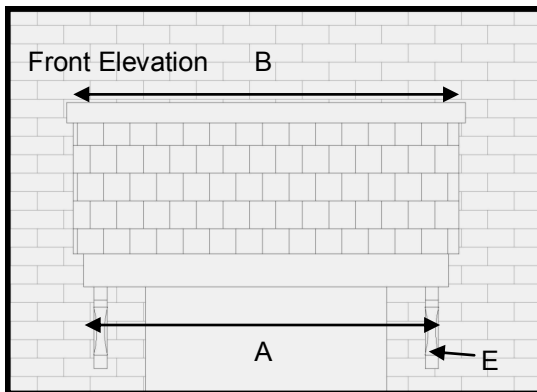

Features

- * Rosemary tiled roof
- * Vaulted soffit
- * Choice of tile colour
- * Variable size available
- * Practical canopy
- * Easy to fit
- * Brackets required

A popular mono-pitched over-door canopy with an authentic rosemary tiled -effect roof with vaulted soffit. Tile colours are available in range of brown, terracotta or grey to match the house roof or to match aesthetically with the style of the house. The soffit (base) section is white.

For sizes and dimension of canopies available refer to table below and the scale drawing on the attached page

Dimensions

A	B	C (soffit projection)	D	E	Brackets Needed
1400	1480	720	900 Gallows + 180 inc 70mm flash	70 x 70	Y
1650	1730	720	900 Gallows + 180 inc 70mm flash	70 x 70	Y
2000	2080	720	900 Gallows + 180 inc 70mm flash	70 x 70	Y
2300	2380	720	900 Gallows + 180 inc 70mm flash	70 x 70	Y
2600	2680	720	900 Gallows + 180 inc 70mm flash	70 x 70	Y
3000	3080	720	900 Gallows + 180 inc 70mm flash	70 x 70	Y