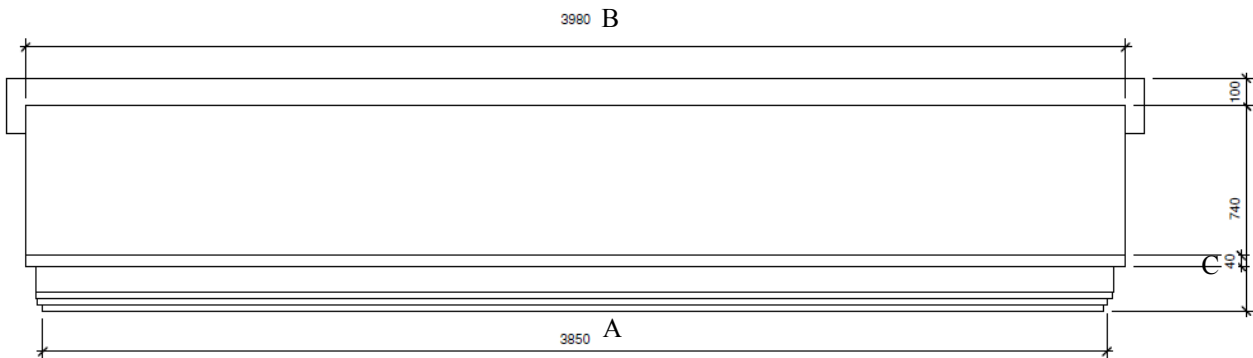

# The Lerwick

A sophisticated elegant looking mono-pitch canopy with detail lines flowing along the front and side of the canopy

Beautiful matching legs. Available in three sizes.

### Features

- \* Modern L-shaped canopy
- \* contemporary design
- \* easy to fit
- \* one size suitable for all
- \* choice of all colours
- \* Hangers are a must
- \* Practical canopy
- \* Slope to edge
- \* Choice of any colour

Front Elevation and side elevation

Optional Brackets are available for aesthetic reasons for all sizes.

### Dimensions

A (soffit size)	B	C	D	E	F (inc 100mm flash)	Brackets Needed
1800mm	1930mm	740mm	750mm	680mm	840mm	N
2450mm	2580mm	740mm	750mm	680mm	840mm	N
3850mm	3980mm	740mm	750mm	680mm	840mm	N

**The Internet Shop Sales Office:**  
**Unit 13, Earlstrees Court, Earlstrees Industrial Estate**  
**Corby, Northants, NN17 4AX**