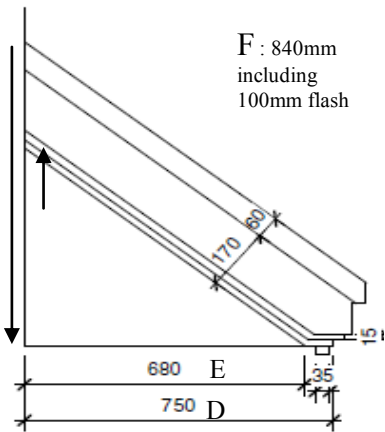

The Lerwick

A sophisticated elegant looking mono-pitch canopy with detail lines flowing along the front and side of the canopy

Beautiful matching legs. Available in three sizes.

Features

- Modern L-shaped canopy
- contemporary design
- easy to fit
- one size suitable for all
- choice of all colours
- Hangers are a must
- Practical canopy
- Slope to edge
- Choice of any colour

Front Elevation and side elevation