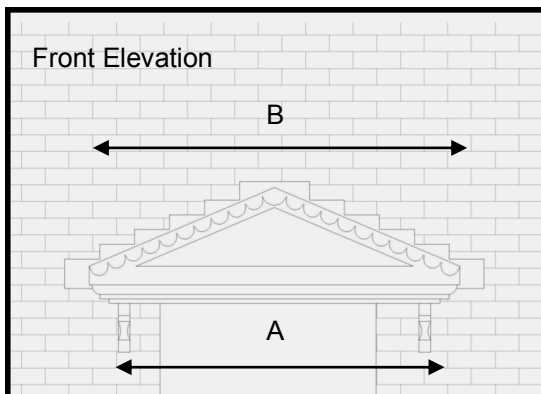

The Fort

Features

- * Riven slate-effect roof
- * Dual-pitched
- * Variable sizes available
- * Optional leg brackets
- * Easy to fit

An attractive dual-pitch over door canopy with an authentic riven slate-effect roof. Available scalloped or straight-edge detail.

The roof is available in a range of grey or black to match aesthetically with the style of house. The soffit (base) section is white.

For sizes and dimension of canopies available refer to table below.