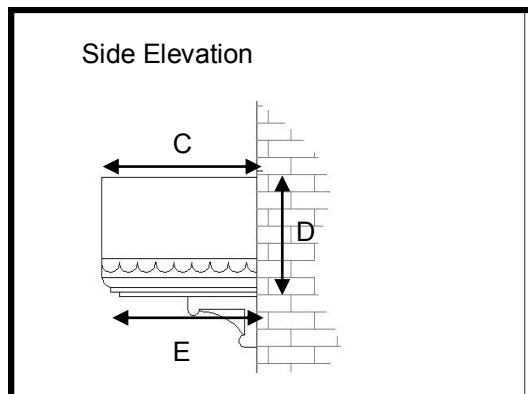

The Fort

Features

- * Riven slate-effect roof
- * Dual-pitched
- * Variable sizes available
- * Optional leg brackets
- * Easy to fit

An attractive dual-pitch over door canopy with an authentic riven slate-effect roof. Available scalloped or straight-edge detail.

The roof is available in a range of grey or black to match aesthetically with the style of house. The soffit (base) section is white.

For sizes and dimension of canopies available refer to table below.