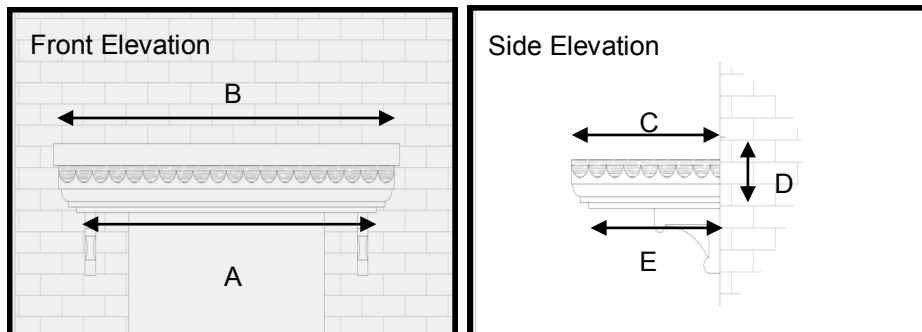

The City Straight (480)

Features

- * Georgian detail to soffit
- * Riven Slate top
- * Scalloped edge
- * Easy to fit
- * Suitable for pilasters
- * Optional leg brackets

A modern and attractive flat over-door canopy with an authentic Riven Slate effect roof available in scalloped or straight-edge roof. The roof is available in grey to match aesthetically with the style of house. The soffit (base) section is white.

Optional Brackets are available for aesthetic reasons for all sizes.

For sizes and dimension of canopies available refer to table below.

Dimensions

A	B	C	D	E	Brackets Needed
1420	1580	480	220 (incl 70mm flashing)	400	N
1650	1810	480	220 (incl 70mm flashing)	400	N
2000	2160	480	220 (incl 70mm flashing)	400	N
2150	2310	480	220 (incl 70mm flashing)	400	N
2400	2560	480	220 (incl 70mm flashing)	400	N
2800	2960	480	220 (incl 70mm flashing)	400	N
4300	4460	480	220 (incl 70mm flashing)	400	N