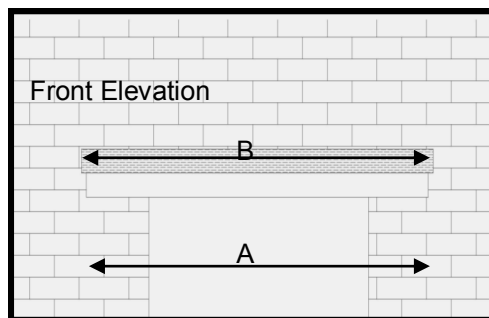

The Cherwell

- Features**
- * Modern Design
 - * Simple Canopy
 - * Easy to Fit
 - * Ideal for height-restricted properties
 - * Optional brackets

- * A very modern yet simple canopy
- * White soffit & grey roof
- * Ideal if you have a height restriction above the door

Optional Brackets are available for aesthetic reasons for all sizes.

For sizes and dimension of canopies available refer to table below.

Dimensions

A	B	C Soffit Projection	D	E	F Roof Projection	Brackets Needed
1400	1440	715	230mm (inc70mm flash)	150	725mm	N
1600	1640	715	230mm (inc70mm flash)	150	725mm	N
1800	1840	715	230mm (inc70mm flash)	150	725mm	N
2000	2040	715	230mm (inc70mm flash)	150	725mm	N
2400	2440	715	230mm (inc70mm flash)	150	725mm	N
2800	2840	715	230mm (inc70mm flash)	150	725mm	N
3200	3240	715	230mm (inc70mm flash)	150	725mm	N
3300	3340	715	230mm (inc70mm flash)	150	725mm	N