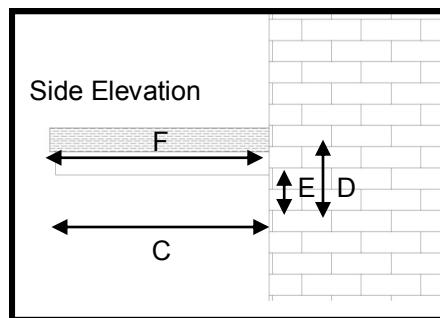

The Cherwell

- Features**
- * Modern Design
 - * Simple Canopy
 - * Easy to Fit
 - * Ideal for height-restricted properties
 - * Optional brackets

- * A very modern yet simple canopy
- * White soffit & grey roof
- * Ideal if you have a height restriction above the door

Optional Brackets are available for aesthetic reasons for all sizes.

For sizes and dimension of canopies available refer to table below.

Dimensions

A	B	C Soffit Projection	D	E	F Roof Projection	Brackets Needed
1400	1440	715	230mm (inc70mm flash)	150	725mm	N
1600	1640	715	230mm (inc70mm flash)	150	725mm	N
1800	1840	715	230mm (inc70mm flash)	150	725mm	N
2000	2040	715	230mm (inc70mm flash)	150	725mm	N
2400	2440	715	230mm (inc70mm flash)	150	725mm	N
2800	2840	715	230mm (inc70mm flash)	150	725mm	N
3200	3240	715	230mm (inc70mm flash)	150	725mm	N
3300	3340	715	230mm (inc70mm flash)	150	725mm	N