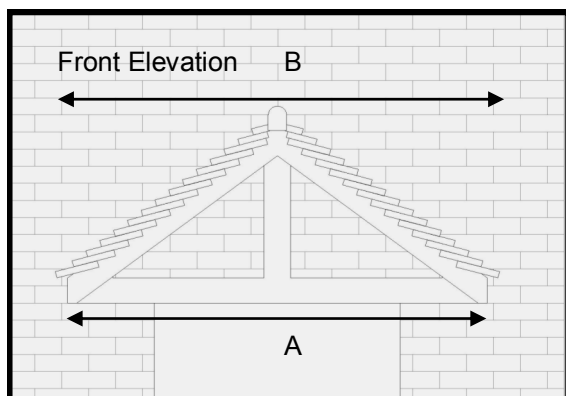

The Barlow

Features

- * Tile effect roof
- * Tongue & groove soffit
- * T Bar fixed to canopy front
- * Choice of tile colours
- * Optional leg brackets
- * Easy to fit

A very attractive canopy with a lot of detail making this a beautiful addition to any home. The roof is available in various browns, greys or terracotta. The front has a tongue & groove finish on the underside of the vaulted soffit.

For sizes and dimension of canopies available refer to table below.

Dimensions

A	B	C	Roof Pitch	D	E	Brackets Needed
1500	1580	550	36	780(incl 70mmflashing)	600	N
1500	1580	800	36	780(incl 70mmflashing)	850	Y
2000	2080	550	30	780(incl 70mmflashing)	600	N
2000	2080	800	30	780(incl 70mmflashing)	850	Y