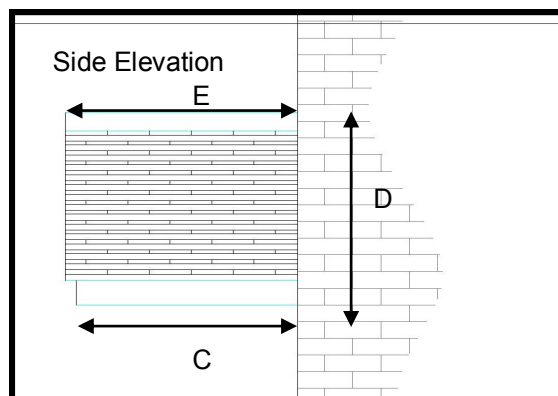

The Barlow

Features

- * Tile effect roof
- * Tongue & groove soffit
- * T Bar fixed to canopy front
- * Choice of tile colours
- * Optional leg brackets
- * Easy to fit

A very attractive canopy with a lot of detail making this a beautiful addition to any home. The roof is available in various browns, greys or terracotta. The front has a tongue & groove finish on the underside of the vaulted soffit.

For sizes and dimension of canopies available refer to table below.

Dimensions

A	B	C	Roof Pitch	D	E	Brackets Needed
1500	1580	550	36	780(incl 70mmflashing)	600	N
1500	1580	800	36	780(incl 70mmflashing)	850	Y
2000	2080	550	30	780(incl 70mmflashing)	600	N
2000	2080	800	30	780(incl 70mmflashing)	850	Y