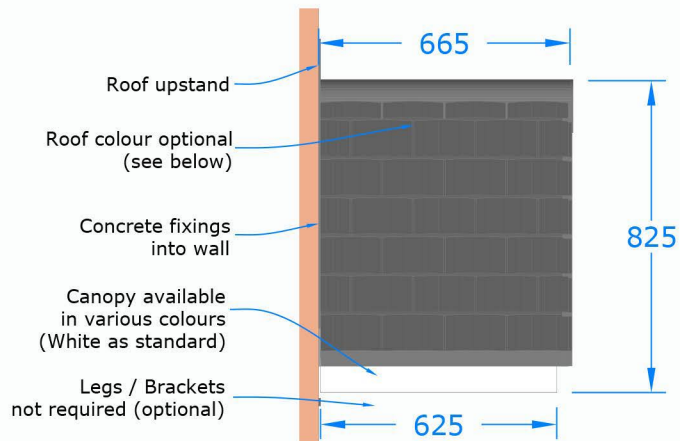

without Brackets

with Gallows Brackets

Side Elevation

Front Elevation

Premium Colours (add 10%)

- Anthracite Grey (RAL 7016)
- Black (RAL 9005)
- Dark Mahogany (RAL 8017)
- Light Oak (RAL 8001)

Standard Roof Colours:

- Smooth Brown
- Slate Grey

Premium colours are available at an additional cost. Call us for details.

01536 446393

[www.thecanopyshop.co.uk](http://www.thecanopyshop.co.uk)

Available only in one size

All Dimensions shown in mm