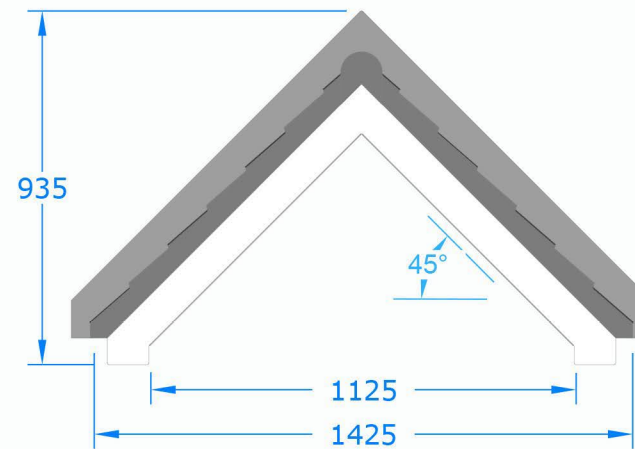

without Brackets

with Gallows Brackets

Side Elevation

Front Elevation

Premium Colours (add 10%)

- Anthracite Grey (RAL 7016)
- Black (RAL 9005)
- Dark Mahogany (RAL 8017)
- Light Oak (RAL 8001)

Standard Roof Colours:

- Smooth Brown
- Slate Grey

Premium colours are available at an additional cost. Call us for details.

01536 446393

[www.thecanopyshop.co.uk](http://www.thecanopyshop.co.uk)

Available only in one size

All Dimensions shown in mm