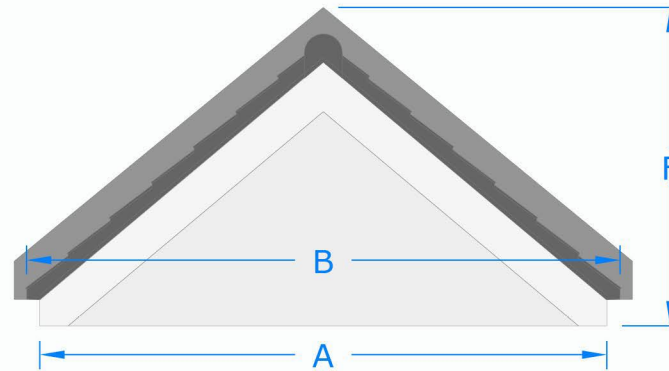

without Gallows Brackets

with Gallows Brackets

Front Elevation

Premium Colours (add 10%)

- Anthracite Grey (RAL 7016)
- Black (RAL 9005)
- Dark Mahogany (RAL 8017)
- Light Oak (RAL 8001)

Standard Roof Colours:

- Smooth Brown
- Slate Grey

Premium colours are available at an additional cost.

Call us for details.

01536 446393

www.thecanopyshop.co.uk

Dimensions	A Soffit size	B Roof size	C Soffit projection	D Roof projection	E Canopy height	F Height inc upstand
40° pitch	1500 mm	1580 mm	720 mm	760 mm	770 mm	840 mm
35° pitch	1800 mm	1880 mm	720 mm	760 mm	770 mm	840 mm
31° pitch	2100 mm	2180 mm	720 mm	760 mm	770 mm	840 mm
28° pitch	2400 mm	2480 mm	720 mm	760 mm	770 mm	840 mm