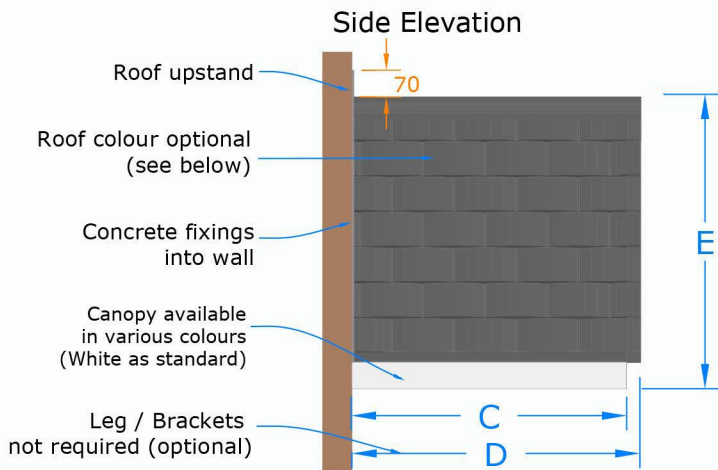

without Gallows Brackets

with Gallows Brackets

Front Elevation

Premium Colours (add 10%)

- Anthracite Grey (RAL 7016)
- Black (RAL 9005)
- Dark Mahogany (RAL 8017)
- Light Oak (RAL 8001)

Standard Roof Colours:

- Smooth Brown
- Slate Grey

Premium colours are available at an additional cost.

Call us for details.

01536 446393

www.thecanopyshop.co.uk

Dimensions	A Soffit size	B Roof size	C Soffit projection	D Roof projection	E Canopy height	F Height inc upstand
40° pitch	1500 mm	1580 mm	720 mm	760 mm	770 mm	840 mm
35° pitch	1800 mm	1880 mm	720 mm	760 mm	770 mm	840 mm
31° pitch	2100 mm	2180 mm	720 mm	760 mm	770 mm	840 mm
28° pitch	2400 mm	2480 mm	720 mm	760 mm	770 mm	840 mm