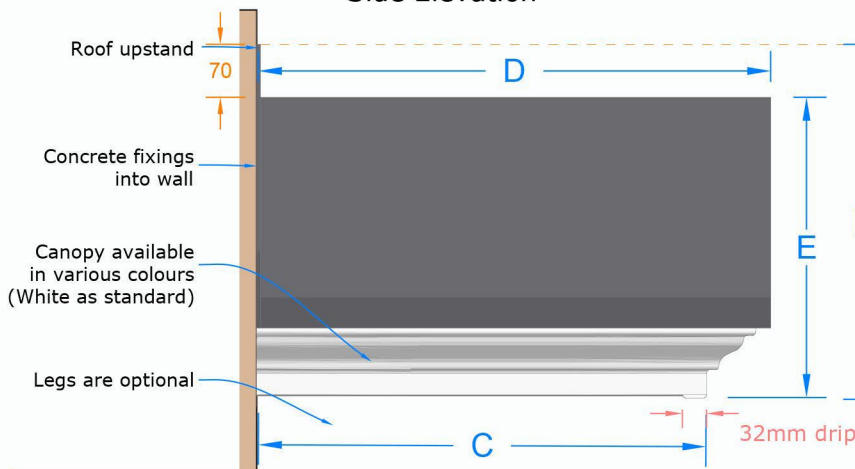

with Small Decorative Legs (white)

with Large Decorative Legs (mahogany)

with Small Decorative Legs (white)

Side Elevation

Front Elevation

Premium Colours (add 10%)

- Anthracite Grey (RAL 7016)
- Black (RAL 9005)
- Dark Mahogany (RAL 8017)
- Light Oak (RAL 8001)

Standard colours:

- Slate Grey (Roof)
- White (Soffit)

Dimensions	A Soffit size	B Roof size	C Soffit projection	D Roof projection	E Canopy height	F height inc upstand
small	1000 mm	1160 mm	600 mm	680 mm	400 mm	470 mm
medium	1380 mm	1550 mm	600 mm	680 mm	400 mm	470 mm
large	1730 mm	1880 mm	600 mm	680 mm	400 mm	470 mm