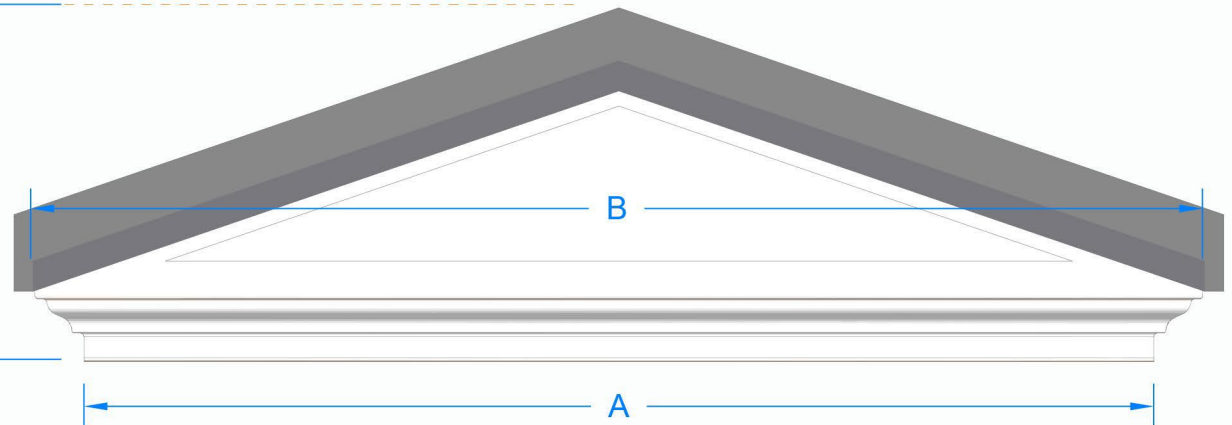

with Small Decorative Legs (white)

with Large Decorative Legs (mahogany)

with Small Decorative Legs (white)

Side Elevation

Front Elevation

Premium Colours (add 10%)

- Anthracite Grey (RAL 7016)
- Black (RAL 9005)
- Dark Mahogany (RAL 8017)
- Light Oak (RAL 8001)

Standard colours:

- Slate Grey (Roof)
- White (Soffit)

Dimensions	A Soffit size	B Roof size	C Soffit projection	D Roof projection	E Canopy height	F height inc upstand
small	1000 mm	1160 mm	600 mm	680 mm	400 mm	470 mm
medium	1380 mm	1550 mm	600 mm	680 mm	400 mm	470 mm
large	1730 mm	1880 mm	600 mm	680 mm	400 mm	470 mm