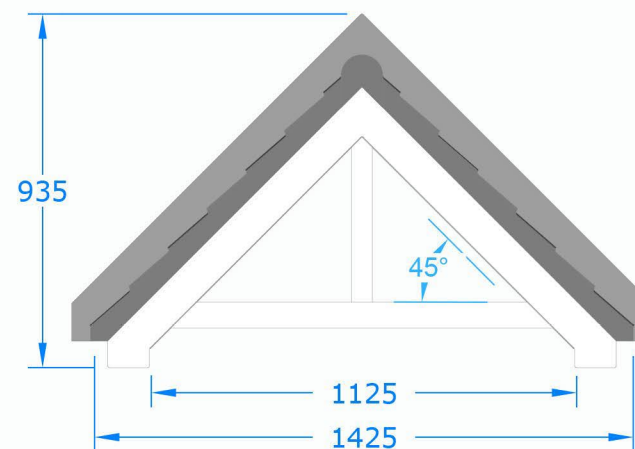

without Brackets

with Gallows Brackets

Side Elevation

Front Elevation

Premium Colours (add 10%)

- Anthracite Grey (RAL 7016)
- Black (RAL 9005)
- Dark Mahogany (RAL 8017)
- Light Oak (RAL 8001)

Standard Roof Colours:

- Smooth Brown
- Slate Grey

Premium colours are available at an additional cost. Call us for details.

01536 446393

www.thecanopyshop.co.uk

Available only in one size

The 45° Adlington Overdoor Canopy

All Dimensions shown in mm