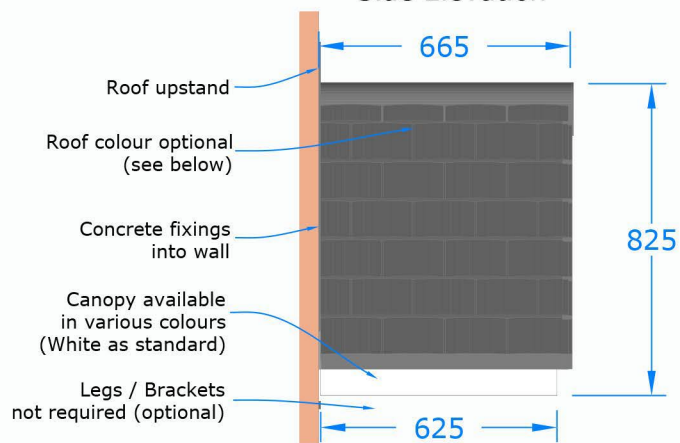

without Brackets

with Gallows Brackets

Side Elevation

Front Elevation

Premium Colours (add 10%)

- Anthracite Grey (RAL 7016)
- Black (RAL 9005)
- Dark Mahogany (RAL 8017)
- Light Oak (RAL 8001)

Standard Roof Colours:

- Smooth Brown
- Slate Grey

Premium colours are available at an additional cost. Call us for details.

01536 446393

www.thecanopyshop.co.uk

Available only in one size

The 45° Adlington Overdoor Canopy

All Dimensions shown in mm